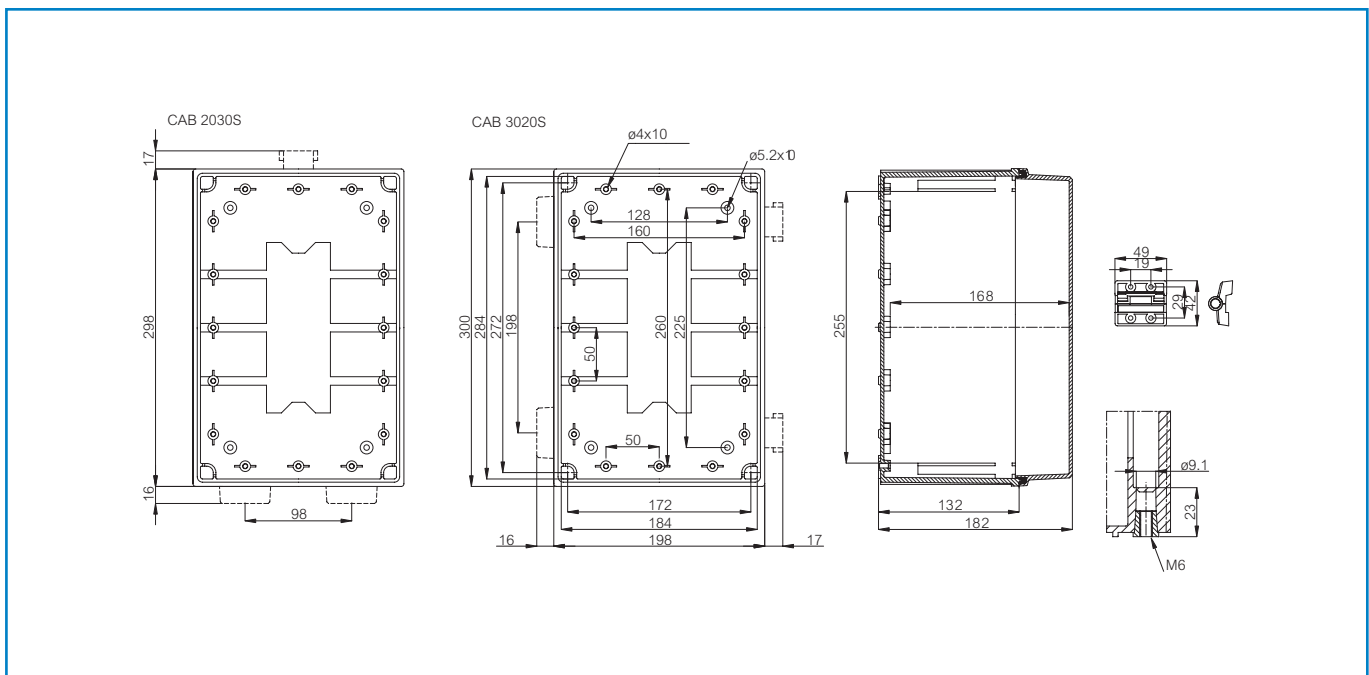

CAB CAB ABS 302018 G

Sample photo

Order symbol: CAB ABS 302018 G
Product nbr: 8183330
Description: Cabinet, ABS, Grey door
Remarks: Latches on the long side

EAN: 6418074020062
EI. number:
 Finland: 3424301
 Electric No. 8212020508
 Denmark:
 Electric No. Italy: 7811015
 Electric No. Sweden: 2540061

Including: Cabinet base, door with PUR gasket, latches, screws for mounting plate/DIN-rail and corner plugs.

Dimensions:		Length	Width	Height	Accessories:		
mm:		300	200	180	EKIV 17	DIN-35 Mounting rail	
inch:		11.8	7.9	7.1	DS35170E1	DIN-35 Mounting rail	
Materials:					EKIV 27	DIN-35 Mounting rail	
Material:		ABS		DS35270E1	DIN-35 Mounting rail		
Base colour:		RAL 7035 -light grey		FP A 23	Swing-out door/Front plate		
Cover colour:		RAL 7035 -light grey		MB 12225 AL	Swing door set		
Gasket material:		Polyurethane		FP 23	Front plate		
Temperatures:					FP 12-23	Front plate	
Temperature °C (short term):		-40 ... 80 °C		DRF 23	DIN rail frame set		
Temperature °C (continuous):		-40 ... 60 °C		Rating:			
Temperature °F (short term):		-40 ... 175 °F		Ingress Protection (EN 60529): IP65			
Temperature °F (continuous):		-40 ... 140 °F		Impact Resistance (EN 62262): IK08			
Accessories:					Electrical insulation: Totally insulated		
EKIV 23		Mounting plate		Halogen free (DIN/VDE 0472, Part 815): 1			
					Flammability Rating: UL 94 HB		
					Glow Wire Test (IEC 695-2-1) °C: 650		
					NEMA Class: NEMA 1, 4, 4X, 12, 13		
					Certificates:		
					SGS Fimko		
					Gost R		