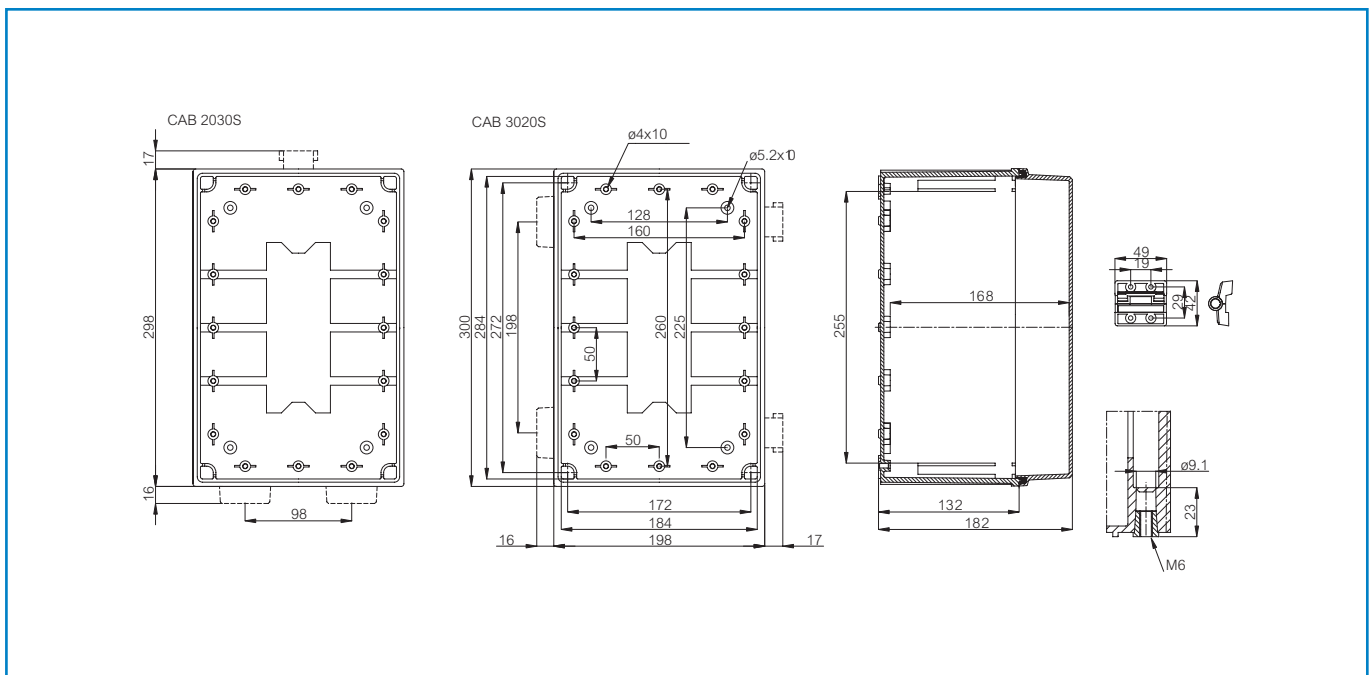

CAB CAB ABS 302018 T

Sample photo

Order symbol: CAB ABS 302018 T
Product nbr: 8183030
Description: Cabinet, ABS
Remarks: Latches on the long side

EAN: 6418074020079
EI. number:
 Finland: 3424351
 Electric No. 8212020511
 Denmark:
 Electric No. Italy: 7812015
 Electric No. Sweden: 2540031

Including: Cabinet base, door with PUR gasket, latches, screws for mounting plate/DIN-rail and corner plugs.

Dimensions:		Length	Width	Height	Accessories:	
mm:		300	200	180	EKIV 17	DIN-35 Mounting rail
inch:		11.8	7.9	7.1	DS35170E1	DIN-35 Mounting rail
Materials:					EKIV 27	DIN-35 Mounting rail
Material:		ABS			DS35270E1	DIN-35 Mounting rail
Base colour:		RAL 7035 -light grey			FP A 23	Swing-out door/Front plate
Cover colour:		Smoked grey			MB 12225 AL	Swing door set
Gasket material:		Polyurethane			FP 23	Front plate
Temperatures:					FP 12-23	Front plate
Temperature °C (short term):		-40 ... 80 °C			DRF 23	DIN rail frame set
Temperature °C (continuous):		-40 ... 60 °C			Rating:	
Temperature °F (short term):		-40 ... 175 °F			Ingress Protection (EN 60529): IP65	
Temperature °F (continuous):		-40 ... 140 °F			Impact Resistance (EN 62262): IK08	
Accessories:					Electrical insulation: Totally insulated	
EKIV 23		Mounting plate			Halogen free (DIN/VDE 0472, Part 815): 1	
					Flammability Rating: UL 94 HB	
					Glow Wire Test (IEC 695-2-1) °C: 650	
					NEMA Class: NEMA 1, 4, 4X, 12, 13	
					Certificates:	
					SGS Fimko	
					Gost R	