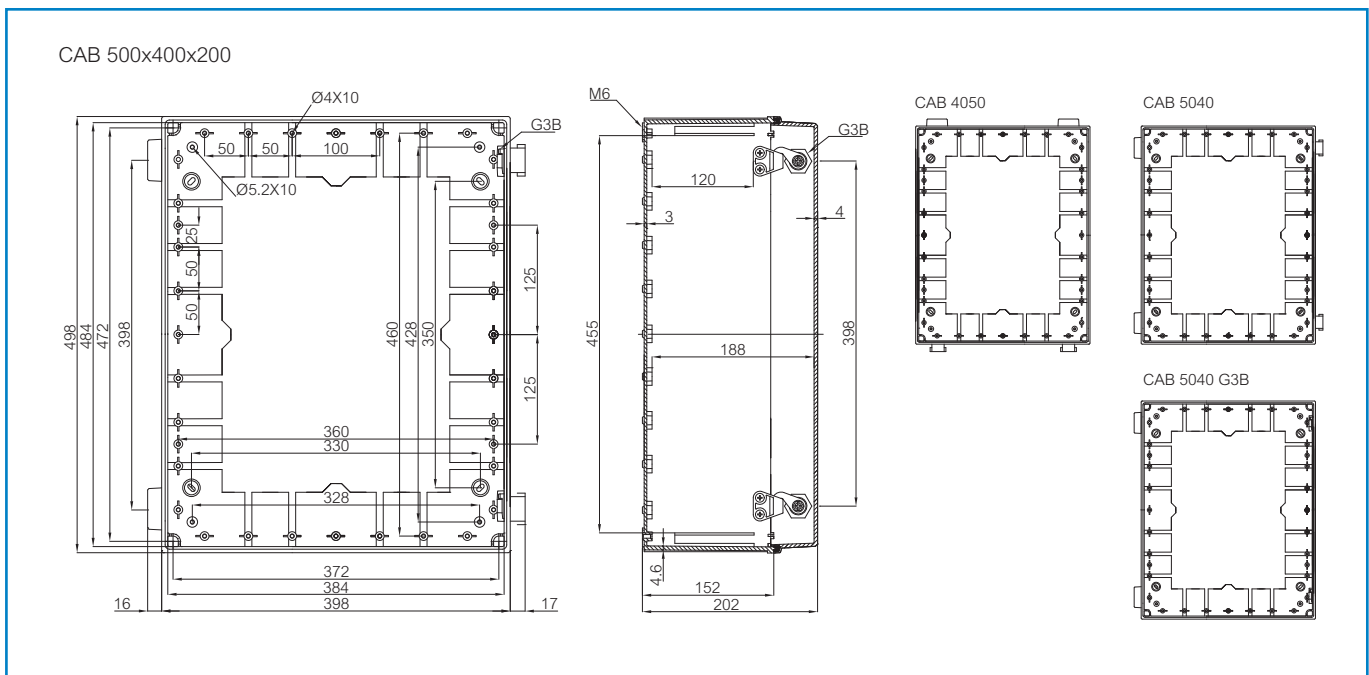

CAB CAB ABS 504020 T

Order symbol: CAB ABS 504020 T
Product nbr: 8183060
Description: Cabinet, ABS
Remarks: Latches on the long side

EAN: 6418074020390
EI. number:
Finland: 3424370
Electric No. Denmark: 8212020579
Electric No. Italy: 7812055
Electric No. Sweden: 2540047

Including: Cabinet base, door with PUR gasket, latches, screws for mounting plate/DIN-rail and corner plugs.

Dimensions:	Length	Width	Height	Accessories:
mm:	500	400	200	EKIV 37 DIN-35 Mounting rail
inch:	19.7	15.7	7.9	DS35370E1 DIN-35 Mounting rail

Materials:	Accessories:
Material: ABS	EKIV 47 DIN-35 Mounting rail
Base colour: RAL 7035 -light grey	DS35470E1 DIN-35 Mounting rail
Cover colour: Smoked grey	FP A 54 Swing-out door/Front plate
Gasket material: Polyurethane	MB 12225 AL Swing door set
	FP 54 Front plate
	FP 18X2-54 Front plate
	DRF 54 DIN rail frame set

Temperatures:	Rating:
Temperature °C (short term): -40 ... 80 °C	Ingress Protection (EN 60529): IP65
Temperature °C (continuous): -40 ... 60 °C	Impact Resistance (EN 62262): IK08
Temperature °F (short term): -40 ... 175 °F	Electrical insulation: Totally insulated
Temperature °F (continuous): -40 ... 140 °F	Halogen free (DIN/VDE 0472, Part 815): 1
	Flammability Rating: UL 94 HB
	Glow Wire Test (IEC 695-2-1) °C: 650
	NEMA Class: NEMA 1, 4, 4X, 12, 13

Accessories:
EKIV 54 Mounting plate

Certificates:
SGS Fimko
Gost R