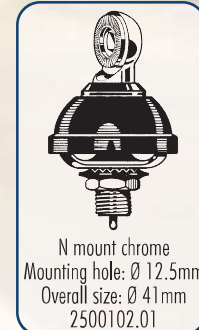

TAIFUN 27 SNAKE 27 / MINI SNAKE 27

TAIFUN 27

- # CB Mobile antenna
- # Tunable by rotation of tuning sleeve
- # Helical winding fiberglass whip
- # Rigid whip, detachable for car-wash

TECHNICAL DATA

Type: base and whip loaded
 Impedance: 50 Ω unbalanced
 Frequency range: 27-27.5 MHz
 Polarization: vertical
 S.W.R. at res. freq.: ≤ 1.2:1
 Max. power: 10 Watts (CW) continuous, 30 Watts (CW) short time
 Bandwidth at S.W.R. 2:1: 490 kHz
 Cable: 5.5m RG 58
 Height (approx.): 530 mm
 Weight (approx.): 340 gr
 Standard mount: Taifun mount
 Mounting hole: Ø 10 mm

TECHNICAL DATA

Type: base loaded
 Impedance: 50 Ω unbalanced
 Frequency range: 26.8-27.8 MHz
 Polarization: vertical
 S.W.R. at res. freq.: ≤ 1.2:1
 Max. power: 10 Watts (CW) continuous, 40 Watts (CW) short time
 Bandwidth at S.W.R. 2:1:
 Snake 27: 1500 kHz
 Mini Snake 27: 940 kHz
 Cable: 4m RG 58
 Height (approx.):
 Snake 27: 1125 mm
 Mini Snake 27: 650 mm
 Weight (approx.): 340 gr
 Standard mount: "N"
 Mounting hole: Ø 12.5 mm

P/N 2204306.01 SNAKE 27
 P/N 2204406.01 MINI SNAKE 27
 P/N 2204406.61 MINI SNAKE MAG

TAIFUN 27

ALTERNATIVE MOUNTS

STANDARD MOUNT

SNAKE 27

MINI SNAKE MAG

X-ON Electronics

Largest Supplier of Electrical and Electronic Components