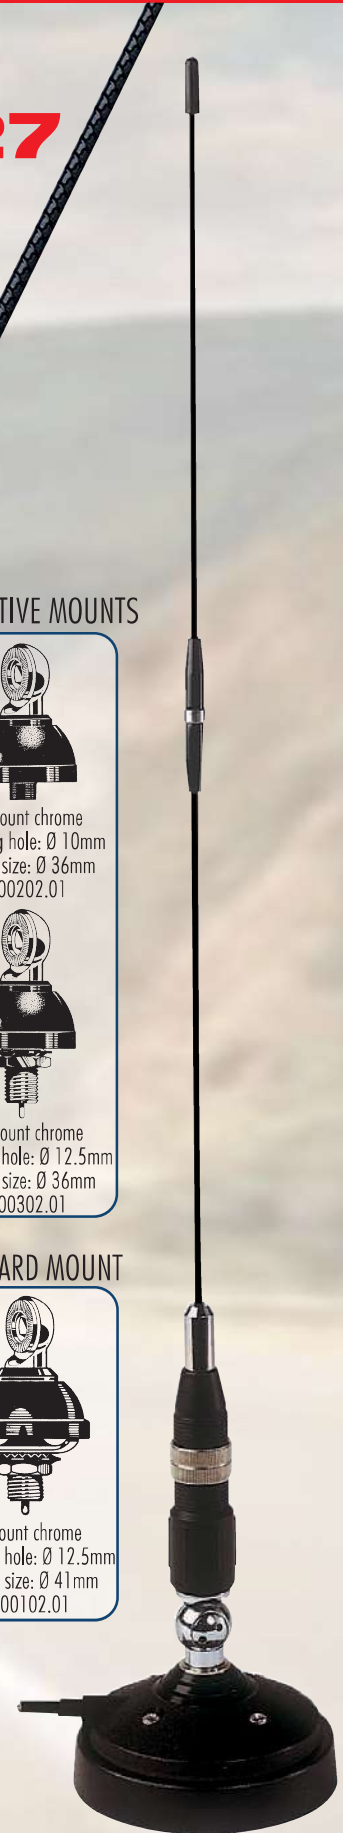

TAIFUN 27 SNAKE 27 / MINI SNAKE 27

TAIFUN 27

- # CB Mobile antenna
- # Tunable by rotation of tuning sleeve
- # Helical winding fiberglass whip
- # Rigid whip, detachable for car-wash

TECHNICAL DATA

Type: base and whip loaded
 Impedance: 50 Ω unbalanced
 Frequency range: 27-27.5 MHz
 Polarization: vertical
 S.W.R. at res. freq.: ≤ 1.2:1
 Max. power: 10 Watts (CW) continuous, 30 Watts (CW) short time
 Bandwidth at S.W.R. 2:1: 490 kHz
 Cable: 5.5m RG 58
 Height (approx.): 530 mm
 Weight (approx.): 340 gr
 Standard mount: Taifun mount
 Mounting hole: Ø 10 mm

P/N 2204715.00 TAIFUN 27

SNAKE 27, MINISNAKE 27

- # CB Mobile antenna
- # Tunable by acting on the metallic ring
- # 17/7 PH tapered stainless steel whip
- # 180° adjustable whip
- # Detachable for car-wash
- # Wide range of optional mounts
- # Suitable for magnetic mount

TECHNICAL DATA

Type: base loaded
 Impedance: 50 Ω unbalanced
 Frequency range: 26.8-27.8 MHz
 Polarization: vertical
 S.W.R. at res. freq.: ≤ 1.2:1
 Max. power: 10 Watts (CW) continuous, 40 Watts (CW) short time
 Bandwidth at S.W.R. 2:1:
 Snake 27: 1500 kHz
 Mini Snake 27: 940 kHz
 Cable: 4m RG 58
 Height (approx.):
 Snake 27: 1125 mm
 Mini Snake 27: 650 mm
 Weight (approx.): 340 gr
 Standard mount: "N"
 Mounting hole: Ø 12.5 mm

P/N 2204306.01 SNAKE 27
 P/N 2204406.01 MINI SNAKE 27
 P/N 2204406.61 MINI SNAKE MAG

TAIFUN 27

ALTERNATIVE MOUNTS

STANDARD MOUNT

SNAKE 27

MINI SNAKE MAG

X-ON Electronics

Largest Supplier of Electrical and Electronic Components