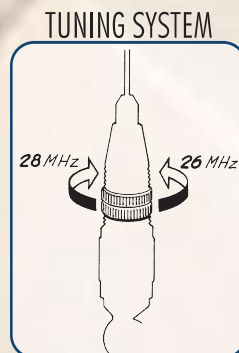

TAIFUN 27 SNAKE 27 / MINI SNAKE 27

TAIFUN 27

- # CB Mobile antenna
- # Tunable by rotation of tuning sleeve
- # Helical winding fiberglass whip
- # Rigid whip, detachable for car-wash

TECHNICAL DATA

Type: ..... base and whip loaded
Impedance: ..... 50 Ω unbalanced
Frequency range: ..... 27-27.5 MHz
Polarization: ..... vertical
S.W.R. at res. freq.: ..... ≤ 1.2:1
Max. power: 10 Watts (CW) continuous, 30 Watts (CW) short time
Bandwidth at S.W.R. 2:1: ..... 490 kHz
Cable: ..... 5.5m RG 58
Height (approx.): ..... 530 mm
Weight (approx.): ..... 340 gr
Standard mount: ..... Taifun mount
Mounting hole: ..... Ø 10 mm

P/N 2204715.00 TAIFUN 27

SNAKE 27, MINISNAKE 27

- # CB Mobile antenna
- # Tunable by acting on the metallic ring
- # 17/7 PH tapered stainless steel whip
- # 180° adjustable whip
- # Detachable for car-wash
- # Wide range of optional mounts
- # Suitable for magnetic mount

TECHNICAL DATA

Type: ..... base loaded
Impedance: ..... 50 Ω unbalanced
Frequency range: ..... 26.8-27.8 MHz
Polarization: ..... vertical
S.W.R. at res. freq.: ..... ≤ 1.2:1
Max. power: 10 Watts (CW) continuous, 40 Watts (CW) short time
Bandwidth at S.W.R. 2:1: .....
Snake 27: ..... 1500 kHz
Mini Snake 27: ..... 940 kHz
Cable: ..... 4m RG 58
Height (approx.): .....
Snake 27: ..... 1125 mm
Mini Snake 27: ..... 650 mm
Weight (approx.): ..... 340 gr
Standard mount: ..... "N"
Mounting hole: ..... Ø 12.5 mm

P/N 2204306.01 SNAKE 27
P/N 2204406.01 MINI SNAKE 27
P/N 2204406.61 MINI SNAKE MAG

ALTERNATIVE MOUNTS

STANDARD MOUNT