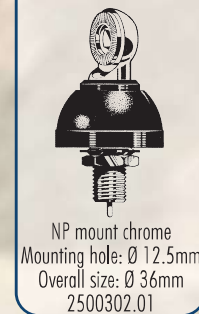

ALTERNATIVE MOUNTS