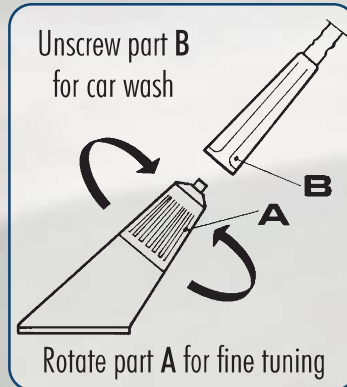

TAIFUN 27

- # CB Mobile antenna
- # Tunable by rotation of tuning sleeve
- # Helical winding fiberglass whip
- # Rigid whip, detachable for car-wash

TECHNICAL DATA

Type: ..... base and whip loaded
Impedance: ..... 50 Ω unbalanced
Frequency range: ..... 27-27.5 MHz
Polarization: ..... vertical
S.W.R. at res. freq.: ..... ≤ 1.2:1
Max. power: 10 Watts (CW) continuous, 30 Watts (CW) short time
Bandwidth at S.W.R. 2:1: ..... 490 kHz
Cable: ..... 5.5m RG 58
Height (approx.): ..... 530 mm
Weight (approx.): ..... 340 gr
Standard mount: ..... Taifun mount
Mounting hole: ..... Ø 10 mm

P/N 2204715.00 TAIFUN 27

SNAKE 27, MINISNAKE 27

- # CB Mobile antenna
- # Tunable by acting on the metallic ring
- # 17/7 PH tapered stainless steel whip
- # 180° adjustable whip
- # Detachable for car-wash
- # Wide range of optional mounts
- # Suitable for magnetic mount

TECHNICAL DATA

Type: ..... base loaded
Impedance: ..... 50 Ω unbalanced
Frequency range: ..... 26.8-27.8 MHz
Polarization: ..... vertical
S.W.R. at res. freq.: ..... ≤ 1.2:1
Max. power: 10 Watts (CW) continuous, 40 Watts (CW) short time
Bandwidth at S.W.R. 2:1: .....
Snake 27: ..... 1500 kHz
Mini Snake 27: ..... 940 kHz
Cable: ..... 4m RG 58
Height (approx.): .....
Snake 27: ..... 1125 mm
Mini Snake 27: ..... 650 mm
Weight (approx.): ..... 340 gr
Standard mount: ..... "N"
Mounting hole: ..... Ø 12.5 mm

P/N 2204306.01 SNAKE 27
P/N 2204406.01 MINI SNAKE 27
P/N 2204406.61 MINI SNAKE MAG