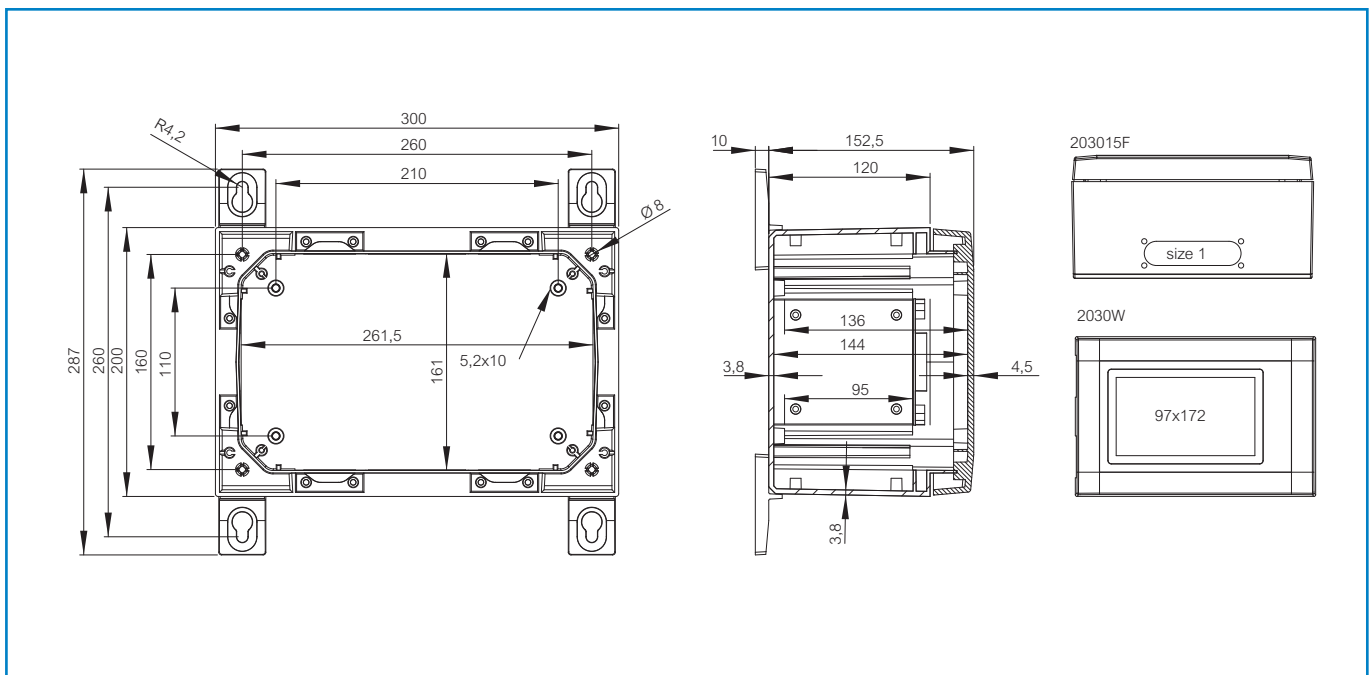

ARCA 203015

Sample photo

Order symbol: ARCA 203015
Product nbr: 8120020
Description: Cabinet, PC
Remarks: 1-point locking

EAN: 6418074079312
EI. number:
 Finland: 3423117
 Electric No. 8212091184
 Denmark:
 Electric No. Sweden: 2500109

Including: Cabinet base, door with PUR gasket, mounting plate, screws for mounting plate. 3mm double bit lock(s) with key. S versions with swinghandle 2-point locking system. F versions with flange opening (including gasket and screws). Door guide included.

Dimensions:				Accessories:	
	Length	Width	Height		
mm:	200	300	150	MPP ARCA 2030	Mounting plate perforated (250x150x2 mm - 26x11 mm)
inch:	7.9	11.8	5.9	MPMP ARCA 3020	Mounting plate multiperforated (250x150x2 mm - □3.6 mm)
Materials:				MPX ARCA 3020	Mounting plate (250x150 mm)
Material:	Polycarbonate			DRS ARCA 203015	DIN rail frame set
Base colour:	RAL 7035 -light grey			IDS ARCA 2030	Inner door set
Cover colour:	RAL 7035 -light grey			PMK ARCA 30	Pole mounting kit
Gasket material:	Polyurethane			RCS ARCA 2030	Rain canopy set
Temperatures:				SBK ARCA 20	Support bar kit
Temperature °C (short term):	-40 ... 120 °C			SBK ARCA 30	Support bar kit
Temperature °C (continuous):	-40 ... 80 °C			Rating:	
Temperature °F (short term):	-40 ... 250 °F			Ingress Protection (EN 60529): IP66	
Temperature °F (continuous):	-40 ... 175 °F			Impact Resistance (EN 62262): IK10 +35°C /IK08 -25°C	
Accessories:				Electrical insulation: Totally insulated	
MPS ARCA 3020	Mounting plate (250x150x2 mm)			Halogen free (DIN/VDE 0472, Part 815): 1	
				UV resistance: UL 508	
				Flammability Rating: UL 94 5VA	
				Glow Wire Test (IEC 695-2-1) °C: 960	
				Certificates:	
				SGS Fimko	
				Gost R	