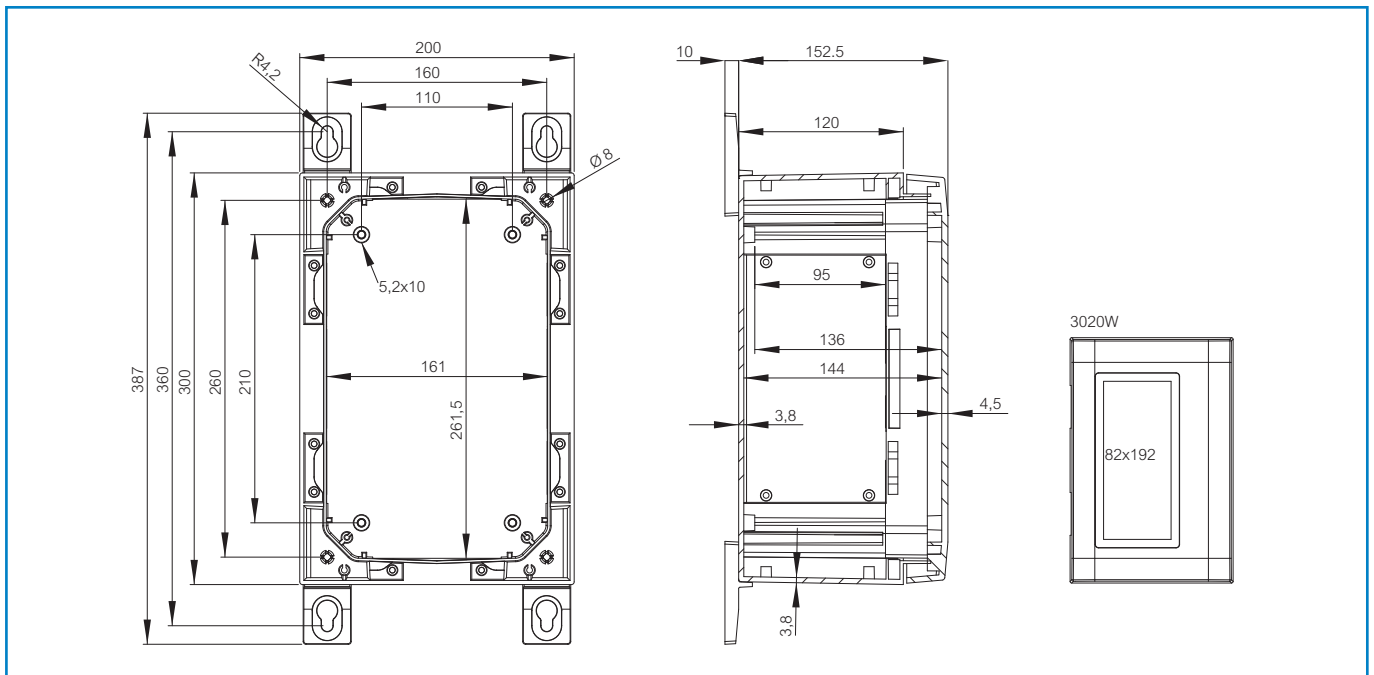

ARCA 302015W

Sample photo

Order symbol: ARCA 302015W
Product nbr: 8120122
Description: Cabinet, PC
Remarks: Cover with window, 1-point locking

EAN: 6418074079916
EI. number:
 Finland: 3423190
 Electric No. 8212091786
 Denmark:
 Electric No. Sweden: 2500138

Including: Cabinet base, door with PUR gasket, mounting plate, screws for mounting plate. 3mm double bit lock(s) with key. S versions with swinghandle 2-point locking system. F versions with flange opening (including gasket and screws). Door guide included.

Dimensions:				Accessories:	
	Length	Width	Height		
mm:	300	200	150	MPP ARCA 3020	Mounting plate perforated (250x150x2 mm - 26x11 mm)
inch:	11.8	7.9	5.9	MPMP ARCA 3020	Mounting plate multiperforated (250x150x2 mm - □3.6 mm)
Materials:				MPX ARCA 3020	Mounting plate (250x150 mm)
Material:	Polycarbonate			DRS ARCA 302015	DIN rail frame set
Base colour:	RAL 7035 -light grey			DRS ARCA 302021	DIN rail frame set
Cover colour:	RAL 7035 -light grey			IDS ARCA 3020	Inner door set
Gasket material:	Polyurethane			PMK ARCA 20	Pole mounting kit
Temperatures:				RCS ARCA 3020	Rain canopy set
Temperature °C (short term):	-40 ... 120 °C			SBK ARCA 20	Support bar kit
Temperature °C (continuous):	-40 ... 80 °C			SBK ARCA 30	Support bar kit
Temperature °F (short term):	-40 ... 250 °F			Rating:	
Temperature °F (continuous):	-40 ... 175 °F			Ingress Protection (EN 60529): IP65	
Accessories:				Impact Resistance (EN 62262): IK08	
MPS ARCA 3020	Mounting plate (250x150x2 mm)			Electrical insulation: Totally insulated	
				Halogen free (DIN/VDE 0472, Part 815): 1	
				UV resistance: UL 508	
				Flammability Rating: UL 94 5VA	
				Glow Wire Test (IEC 695-2-1) °C: 960	
				Certificates:	
				SGS Fimko	
				Gost R	