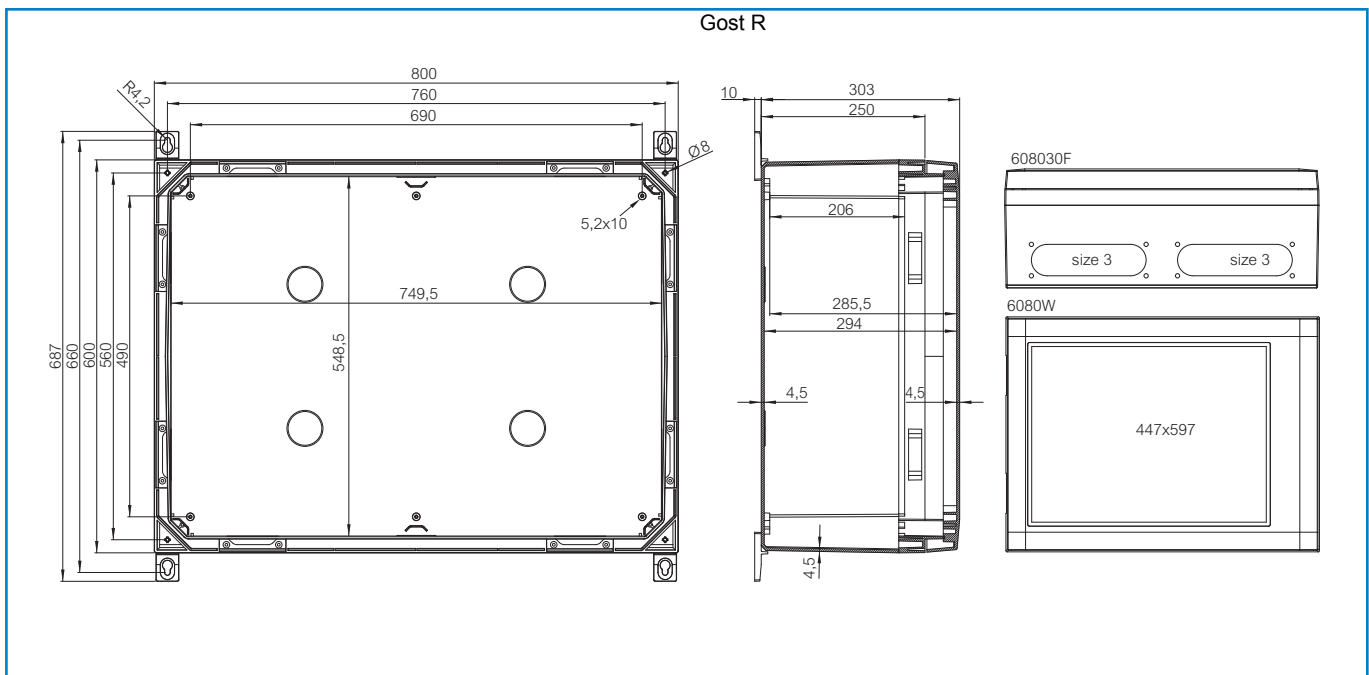

ARCA 608030W

Sample photo

Order symbol: ARCA 608030W
Product nbr: 8120149
Description: Cabinet, PC
Remarks: Cover with window, 2-point locking

EAN: 6418074085245
EI. number:
 Finland: 3424072
 Electric No. 8212095449
 Denmark:
 Electric No. Sweden: 2500155

Including: Cabinet base, door with PUR gasket, mounting plate, screws for mounting plate. 3mm double bit lock(s) with key. S versions with swinghandle 2-point locking system. F versions with flange opening (including gasket and screws). Door guide included.

Dimensions:		Length	Width	Height	Accessories:	
mm:		600	800	300	MPP ARCA 6080	Mounting plate perforated (730x530x2 mm - 26x11 mm)
inch:		23.6	31.5	11.8	MPMP ARCA 8060	Mounting plate multiperforated (730x530x2 mm - □3.6 mm)
Materials:					MPX ARCA 8060	Mounting plate (730x530 mm)
Material:		Polycarbonate			IDS ARCA 6080	Inner door set
Base colour:		RAL 7035 -light grey			PMK ARCA 80	Pole mounting kit
Cover colour:		RAL 7035 -light grey			RCS ARCA 6080	Rain canopy set
Gasket material:		Polyurethane			SBK ARCA 60	Support bar kit
					SBK ARCA 80	Support bar kit
Temperatures:					DSP ARCA LM	Door stopper ARCA, left, midsize, for 5070-8060
Temperature °C (short term):		-40 ... 120 °C			DSP ARCA RM	Door stopper ARCA, right, midsize for 5070-8060
Temperature °C (continuous):		-40 ... 80 °C				
Temperature °F (short term):		-40 ... 250 °F			Rating:	
Temperature °F (continuous):		-40 ... 175 °F			Ingress Protection (EN 60529): IP65	
Accessories:					Impact Resistance (EN 62262): IK08	
MPS ARCA 8060		Mounting plate (730x530x2 mm)			Electrical insulation: Totally insulated	
					Halogen free (DIN/VDE 0472, Part 815): 1	
					UV resistance: UL 508	
					Flammability Rating: UL 94 5VA	
					Glow Wire Test (IEC 695-2-1) °C: 960	
					Certificates:	
					SGS Fimko	
					Gost R	