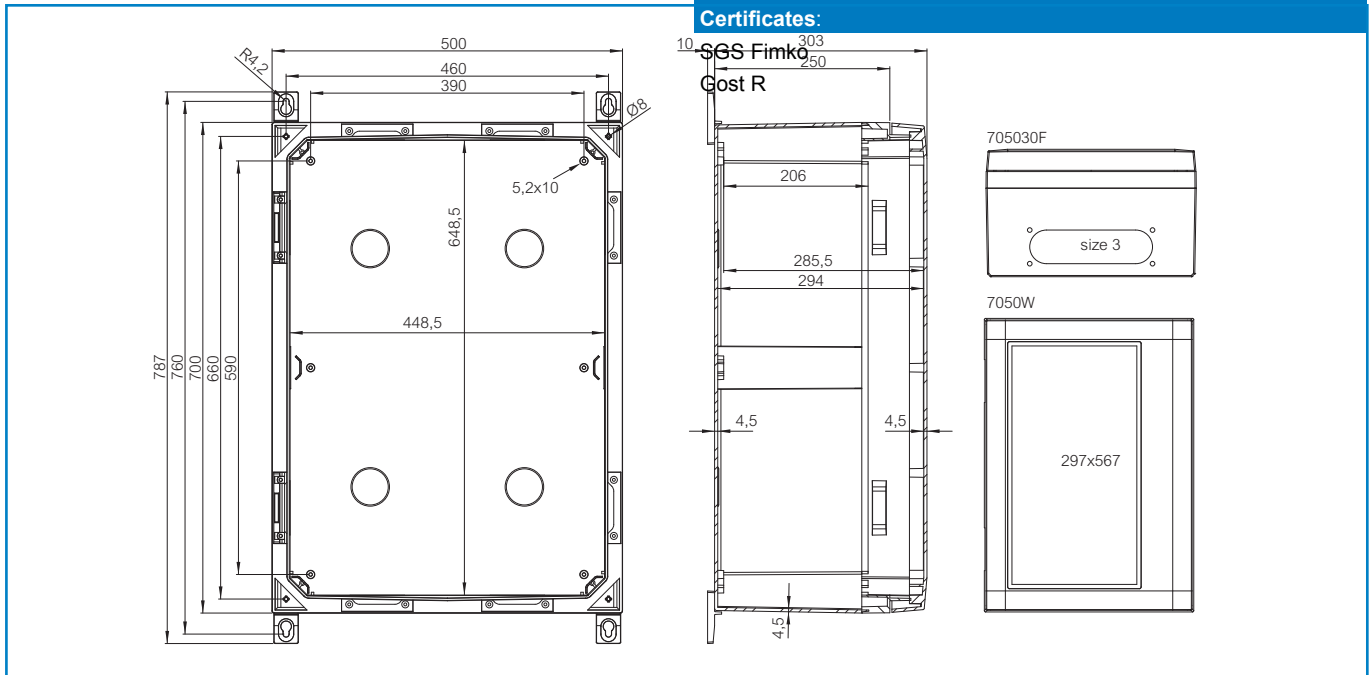

**ARCA 705030S**

Sample photo

**Order symbol:** ARCA 705030S  
**Product nbr:** 8120097  
**Description:** Cabinet, PC  
**Remarks:** Swinghandle

**EAN:** 6418074079800  
**EI. number:**  
**Finland:** 3423176  
**Electric No. Denmark:** 8212091676

Including: Cabinet base, door with PUR gasket, mounting plate, screws for mounting plate. 3mm double bit lock(s) with key. S versions with swinghandle 2-point locking system. F versions with flange opening (including gasket and screws). Door guide included.

Dimensions:				Accessories:	
	Length	Width	Height		
<b>mm:</b>	700	500	300	MPP ARCA 7050	Mounting plate perforated (630x430x2 mm - 26x11 mm)
<b>inch:</b>	27.6	19.7	11.8	MPMP ARCA 7050	Mounting plate multiperforated (630x430x2 mm - □3.6 mm)
Materials:				MPX ARCA 7050	Mounting plate (630x430 mm)
<b>Material:</b>	Polycarbonate			DRS ARCA 705025	DIN rail frame set
<b>Base colour:</b>	RAL 7035 -light grey			DRS ARCA 705030	DIN rail frame set
<b>Cover colour:</b>	RAL 7035 -light grey			IDS ARCA 7050	Inner door set
<b>Gasket material:</b>	Polyurethane			PMK ARCA 50	Pole mounting kit
Temperatures:				RCS ARCA 7050	Rain canopy set
<b>Temperature °C (short term):</b>	-40 ... 120 °C			SBK ARCA 50	Support bar kit
<b>Temperature °C (continuous):</b>	-40 ... 80 °C			SBK ARCA 70	Support bar kit
<b>Temperature °F (short term):</b>	-40 ... 250 °F			DSP ARCA LM	Door stopper ARCA, left, midsize, for 5070-8060
<b>Temperature °F (continuous):</b>	-40 ... 175 °F			DSP ARCA RM	Door stopper ARCA, right, midsize for 5070-8060

Accessories:	
MPS ARCA 7050	Mounting plate (630x430x2 mm)

**Rating:**  
 Ingress Protection (EN 60529): IP66  
 Impact Resistance (EN 62262): IK10 +35°C /IK08 -25°C  
 Electrical insulation: Totally insulated  
 Halogen free (DIN/VDE 0472, Part 815): 1  
 UV resistance: UL 508  
 Flammability Rating: UL 94 5VA  
 Glow Wire Test (IEC 695-2-1) °C: 960