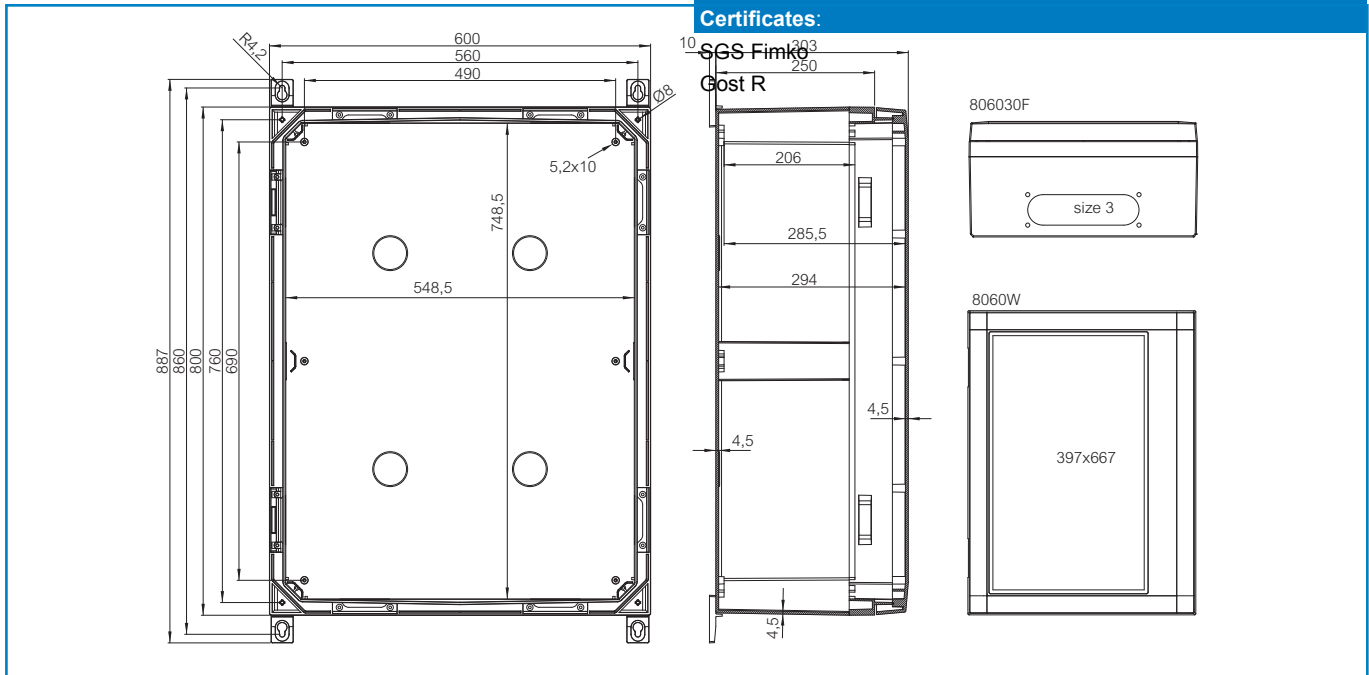

**ARCA 806030S**

Sample photo

**Order symbol:** ARCA 806030S  
**Product nbr:** 8120099  
**Description:** Cabinet, PC  
**Remarks:** Swinghandle

**EAN:** 6418074079824  
**EI. number:**  
**Finland:** 3423178  
**Electric No. Denmark:** 8212091692

Including: Cabinet base, door with PUR gasket, mounting plate, screws for mounting plate. 3mm double bit lock(s) with key. S versions with swinghandle 2-point locking system. F versions with flange opening (including gasket and screws). Door guide included.

Dimensions:				Accessories:	
	Length	Width	Height		
<b>mm:</b>	800	600	300	MPX ARCA 8060	Mounting plate (730x530 mm)
<b>inch:</b>	31.5	23.6	11.8	MPMP ARCA 8060	Mounting plate multiperforated (730x530x2 mm - □3.6 mm)
Materials:				MPP ARCA 8060	Mounting plate perforated (730x530x2 mm - 26x11 mm)
<b>Material:</b>	Polycarbonate			DRS ARCA 806025	DIN rail frame set
<b>Base colour:</b>	RAL 7035 -light grey			DRS ARCA 806030	DIN rail frame set
<b>Cover colour:</b>	RAL 7035 -light grey			IDS ARCA 8060	Inner door set
<b>Gasket material:</b>	Polyurethane			PMK ARCA 60	Pole mounting kit
Temperatures:				RCS ARCA 8060	Rain canopy set
<b>Temperature °C (short term):</b>	-40 ... 120 °C			SBK ARCA 60	Support bar kit
<b>Temperature °C (continuous):</b>	-40 ... 80 °C			SBK ARCA 80	Support bar kit
<b>Temperature °F (short term):</b>	-40 ... 250 °F			DSP ARCA LM	Door stopper ARCA, left, midsize, for 5070-8060
<b>Temperature °F (continuous):</b>	-40 ... 175 °F			DSP ARCA RM	Door stopper ARCA, right, midsize for 5070-8060

Accessories:	
MPS ARCA 8060	Mounting plate (730x530x2 mm)

**Rating:**  
 Ingress Protection (EN 60529): IP66  
 Impact Resistance (EN 62262): IK10 +35°C /IK08 -25°C  
 Electrical insulation: Totally insulated  
 Halogen free (DIN/VDE 0472, Part 815): 1  
 UV resistance: UL 508  
 Flammability Rating: UL 94 5VA  
 Glow Wire Test (IEC 695-2-1) °C: 960