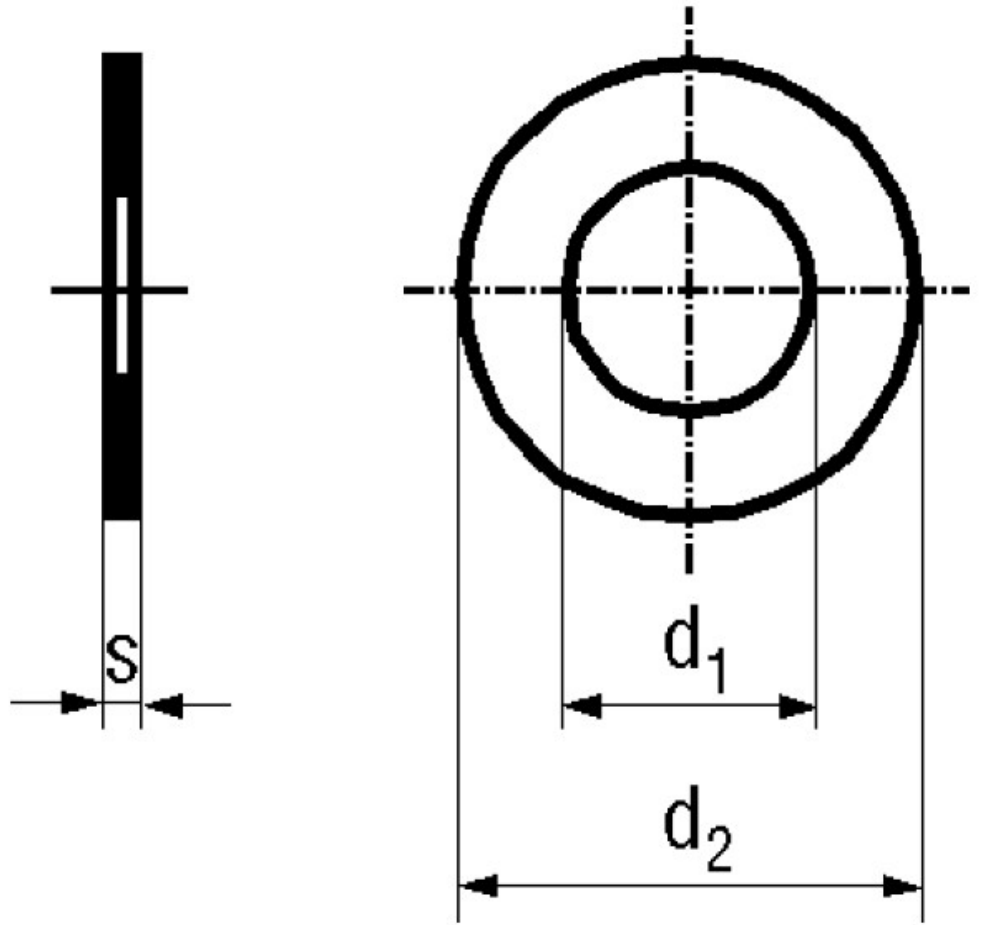

BN 748 - ~DIN 988

Shim washers

~DIN 988

| | | | |
|----------|--------------|----------------|-----------|
| Material | Spring steel | Hardness grade | 34-47 HRC |
| Surface | plain | | |

| Article No. - 1272853 | |
|-----------------------|-----|
| d ₁ | 14 |
| d ₂ | 26 |
| s | 0,1 |