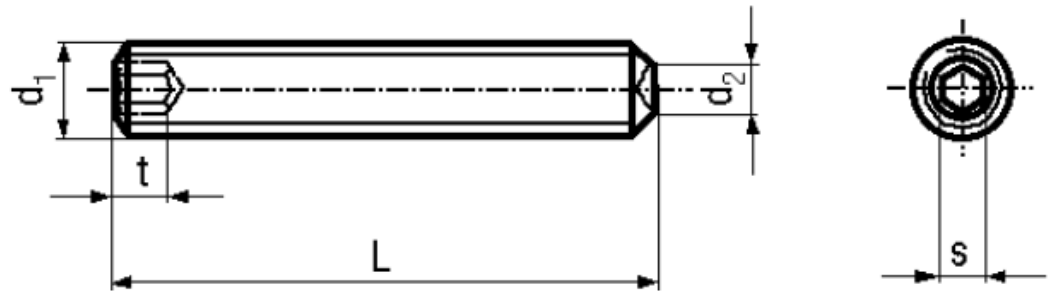

## BN 621

Hexagon socket set screws  
with cup point

DIN 916  
ISO 4029  
~UNI 5929

Material	Stainless steel	Quality	A2
----------	-----------------	---------	----

### Article No. - 1236644

d <sub>1</sub>	M2,5
L	6
d <sub>2</sub>	0,95-1,2
s	1,3
t min.	2

DIN 916: Standard withdrawn

M1,4: Not included in ISO 4029.