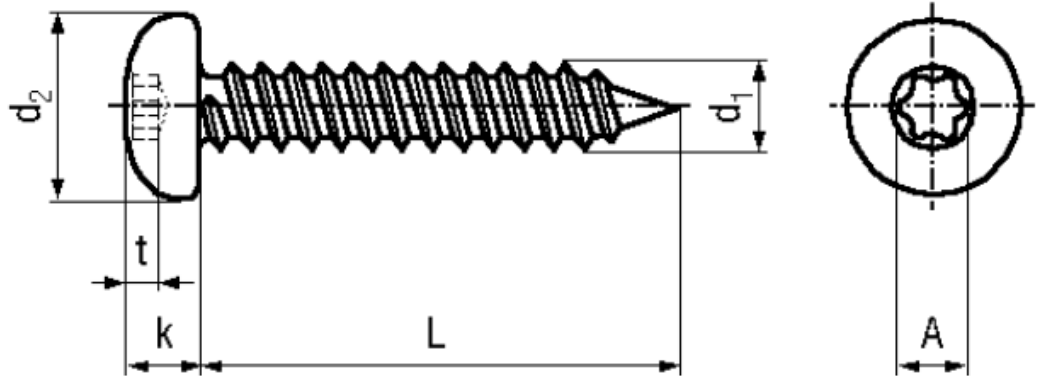

BN 9995 - ISO 14585 C

Hexalobular socket pan head tapping screws
with cone end type C

ISO 14585 C

Material	Stainless steel	Quality	A2
----------	-----------------	---------	----

Article No. - 3061865	
d ₁	ST3,5
L	13
d ₂ max.	7
k max.	2,6
hexalobular	X15
t max.	1,4
A~	3,35

ST 3,9: Not included in ISO 14585.

Screwdriver Bits 1/4" and hexalobular socket keys: BN 31518, BN 20007 and BN 14056 / CG 1.

X-ON Electronics

Largest Supplier of Electrical and Electronic Components

Click to view similar products for [Screws & Fasteners](#) category: