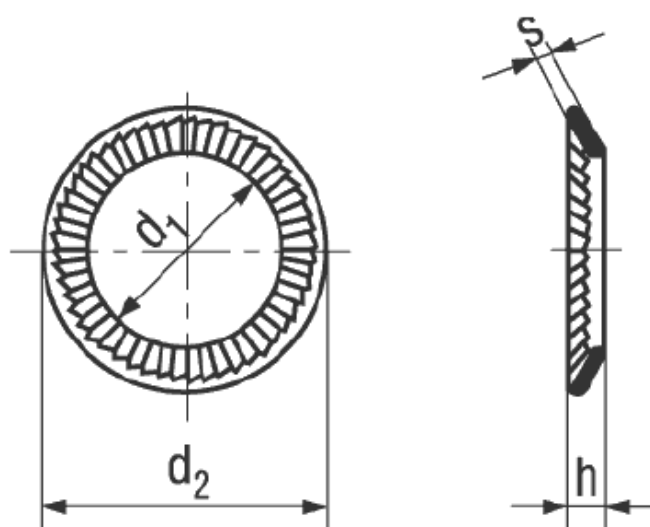

BN 20041

Ribbed lock washers type S

| | | | |
|----------|-----------------|---------|----|
| Material | Stainless steel | Quality | A2 |
|----------|-----------------|---------|----|

Article No. - 3185422

| | |
|------------|-----|
| for thread | M6 |
| d_1 | 6,4 |
| d_2 | 10 |
| s | 0,7 |
| h max. | 1,2 |

X-ON Electronics

Largest Supplier of Electrical and Electronic Components

Click to view similar products for [Screws & Fasteners](#) category: