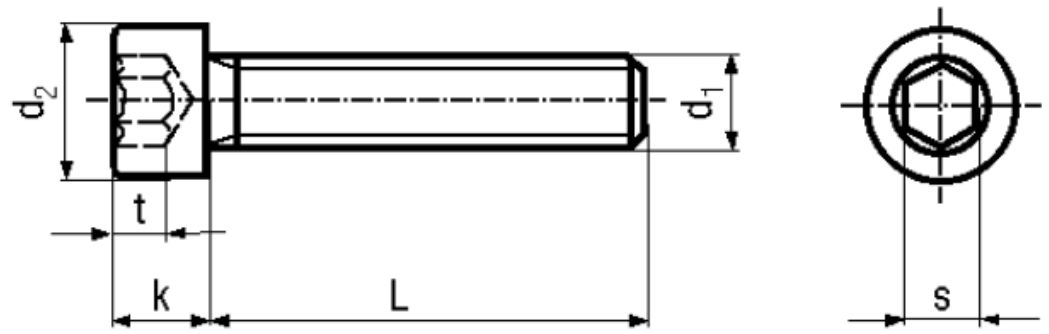

BN 612

Hexagon socket head cap screws
fully threaded
fully threaded

DIN 912
ISO 4762
~UNI 5931

Material Quality

Article No. - 1233807

d ₁	M3
L	10
d ₂	5,5
k	3
s	2,5
t min.	1,3

DIN 912: Standard withdrawn

M1,4: Not included in ISO 4672.

Socket head cap screws low head type acc. DIN 7984 / DIN 6912: BN 2844 / BN 1350.

X-ON Electronics

Largest Supplier of Electrical and Electronic Components

Click to view similar products for [Screws & Fasteners](#) category: