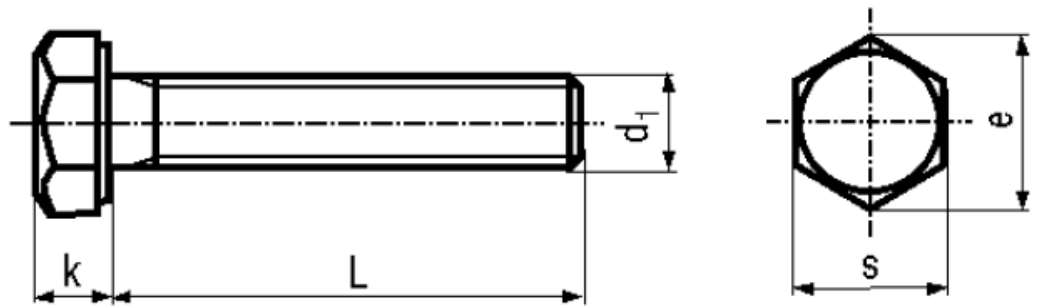

BN 622

Hexagon head screws
fully threaded

DIN 933
ISO 4017
~UNI 5739

| | | | |
|----------|------------------------|---------|-----------|
| Material | Stainless steel | Quality | A2 |
|----------|------------------------|---------|-----------|

Article No. - 1073524

| | |
|----------------|------|
| d ₁ | M3 |
| L | 10 |
| e | 6,01 |
| k | 2 |
| s | 5,5 |

DIN 933: Standard withdrawn

Hex cap locking screws eco-fix®: BN 5951

WAF's according to ISO on request.