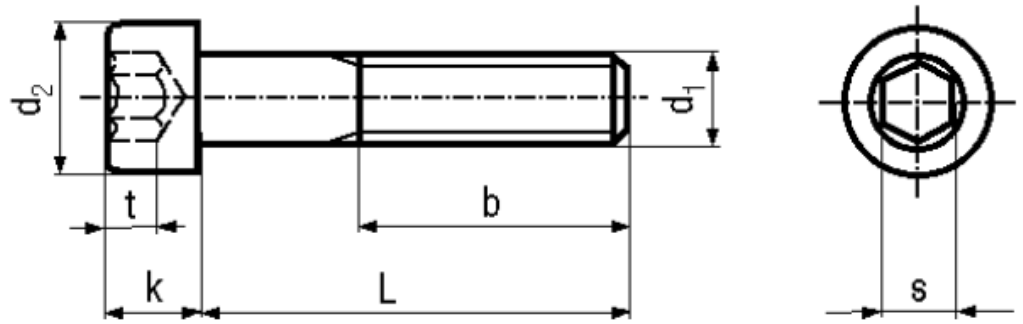

BN 613

Hexagon socket head cap screws
partially threaded
partially threaded

DIN 912
ISO 4762
~UNI 5931

Material	Stainless steel	Quality	A4
----------	------------------------	---------	-----------

Article No. - 1233866

d ₁	M3
L	25
d ₂	5,5
b	18
k max.	3
s	2,5
t min.	1,3

DIN 912: Standard withdrawn

Socket head cap screws low head typ acc. DIN 7984 / DIN 6912: BN 2844 / BN 1350.

X-ON Electronics

Largest Supplier of Electrical and Electronic Components