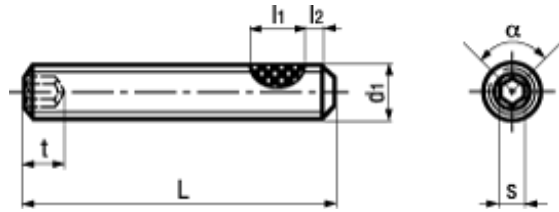

	ISO 4026	DIN 913	TufLok®	45 H
---	----------	---------	---------	------

BN 5210
Hex socket set screws
with flat point and TufLok® patch
Steel 45 H
zinc plated blue
<ul style="list-style-type: none"> • ~UNI 5923 • ~CSN 021187

! ISO 4042
 Fasteners hardness ≥ 320 HV with electroplated coatings:
 Susceptible to hydrogen embrittlement!
 Further notice to residual risks can be found in the introduction section.

Set screws are not intended to be tensile-loaded.

i Coating angle α in the screw body area approx. 90° .
 Edge zone (spray transition) up to 180° .
 Coating length $l_1 = \sim 4$ to 6 thread turns.
 Around 1 to 2 thread turns remain uncoated to ensure flawless installation (l_2).

Article#	d ₁	s	t min.	L
1380052	M3	1,5	2	6
1380060				8
1380079				10
1380087				12
3136526	M4	2	2,5	5
1380095				6
1380109				8
1380117				10
1380125				12
1380133				16
1576305	M5	2,5	3	6
1380141				8
1380168				10
1380176				12
1380184				16
1380192				20
1576313	M6	3	2	6
1380206			3,5	8
1380214				10
1370545				12
1370553				16
1370561				20