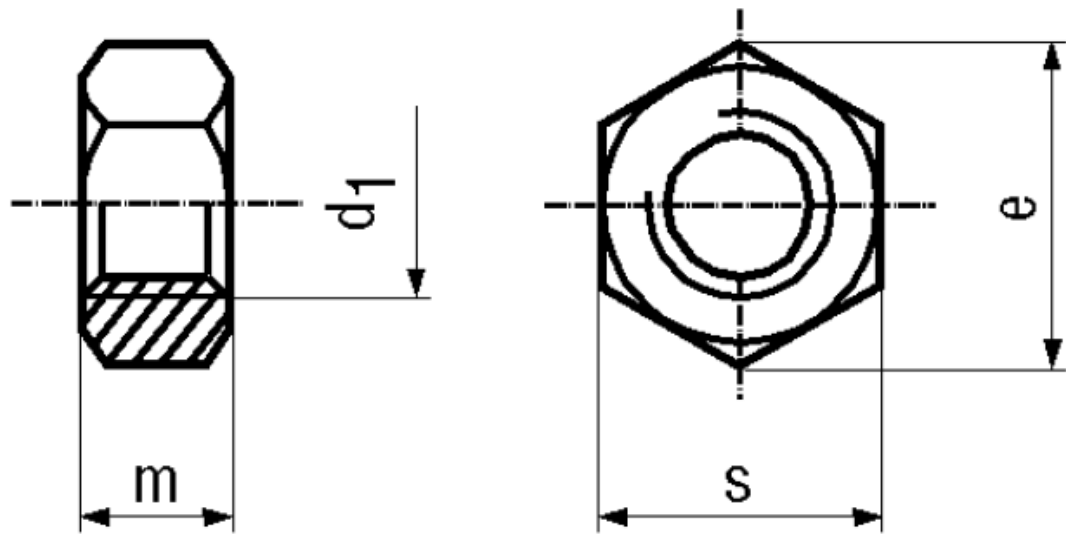

BN 139 - DIN 934 - ~ISO 4032

Hexagon nuts ~0,8d
left hand thread

DIN 934
~ISO 4032
~UNI 5588

Material	Steel	Quality	cl. 8
Surface	zinc plated blue		

Article No. - 1092294

d_1	M4L
e min.	7,66
s	7
m max.	3,2

DIN 934: Standard withdrawn

M10; M12; M14; M22: New WAFs according to ISO 272

X-ON Electronics

Largest Supplier of Electrical and Electronic Components

Click to view similar products for [Screws & Fasteners](#) category: