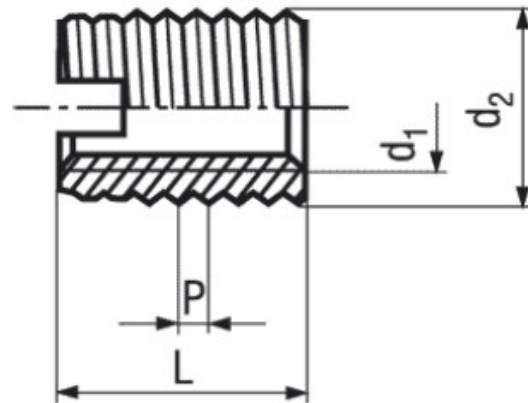

BN 903

Self cutting threaded inserts

Trade mark	Ensate®	Material	Brass
Type	302	Surface	plain

Article No. - 1372181

d_1	M4
P	0,75
d_2	6,5
L	8

Insertion tools: BN 1181 / BN 1182 / BN 1183 / BN 1185 / BN 1187