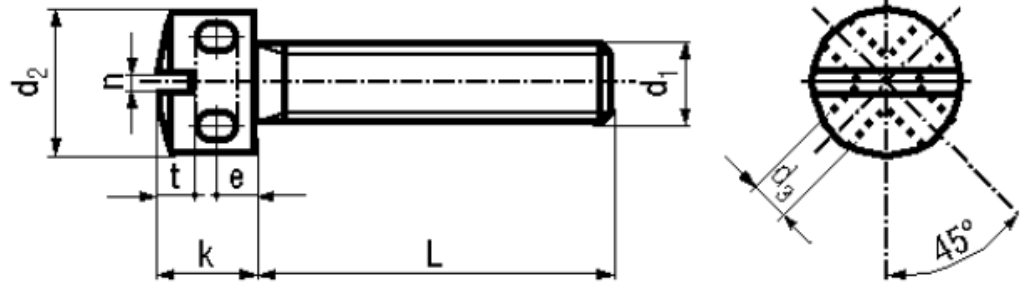

BN 408

Slotted capstan screws
 machined
 machined

DIN 404
 ~UNI 6111

| | | | |
|----------|--------------------|------------------|----------------------------|
| Material | Free-cutting steel | Tensile strength | ~500-750 N/mm ² |
| Surface | zinc plated blue | | |

Article No. - 1171496

| | |
|----------------|-----|
| d ₁ | M4 |
| L | 10 |
| d ₂ | 7 |
| d ₃ | 2 |
| k | 5 |
| n | 1 |
| t min. | 1,4 |
| e | 2 |

X-ON Electronics

Largest Supplier of Electrical and Electronic Components