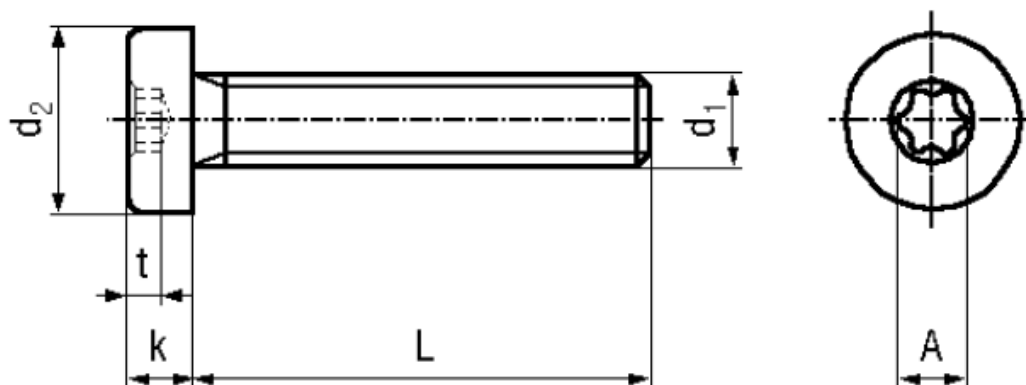

BN 4850

Hexalobular socket head cap screws
with low head

ISO 14580

| | | | |
|----------|------------------|---------|------------|
| Material | Steel | Quality | 08.8 / 8.8 |
| Surface | zinc plated blue | | |

Article No. - 1146009

| | |
|---------------------|------|
| d ₁ | M4 |
| L | 12 |
| d ₂ max. | 7 |
| k max. | 3,1 |
| c | X20 |
| t max. | 1,66 |
| A~ | 3,95 |

X-ON Electronics

Largest Supplier of Electrical and Electronic Components