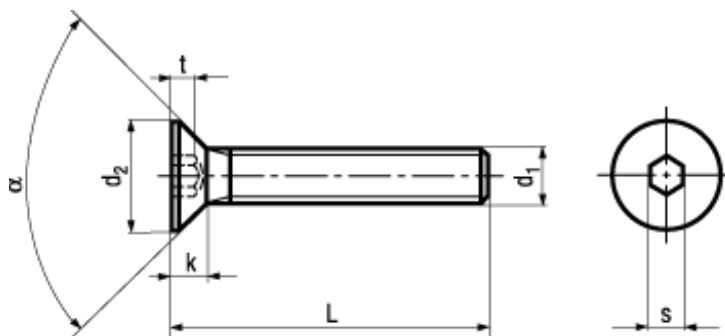

Standard withdrawn

The head marking is determining

<b>BN 21</b>
<b>Hex socket flat countersunk head screws</b>
fully threaded
Steel 010.9 / 10.9
zinc plated blue
• ~UNI 5933

**!** ISO 4042  
Fasteners hardness  $\geq 320$  HV with electroplated coatings:  
Susceptible to hydrogen embrittlement!  
Further notice to residual risks can be found in the introduction section.

**i** Fasteners to the given specification have a reduced loadability due to the head geometry according to ISO 898-1.  
The general change-over from DIN 7991 to ISO 10642 in the practice requires a verification of the application.

Article#	d <sub>1</sub>	d <sub>2</sub> max.	k max.	s	t	$\alpha$	L
5504176	M3	6	1,7	2	1,2	90°	(5)
1022741							(6)
1022768							8
1022776							10
1022784							12
1022792							(14)
1022806							16
1022814							(18)
1022822							20
5504290							25
5504420							30
5504296	M4	8	2,3	2,5	1,8	90°	(6)
1022830							8
1022849							10
1022857							12
1022865							(14)
1022873							16
1022881							(18)
1022903							20
1022911							(22)
1022938							25
1022946							30
1022954							35
1022962							40