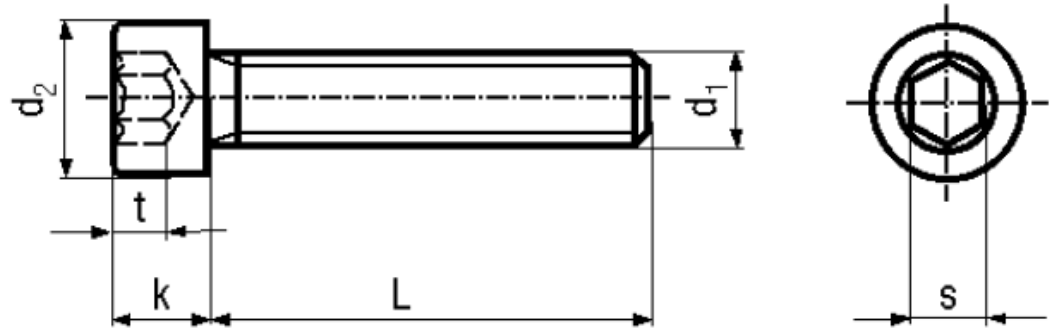

BN 612

Hexagon socket head cap screws
fully threaded
fully threaded

DIN 912
ISO 4762
~UNI 5931

Material	Stainless steel	Quality	A4
----------	------------------------	---------	-----------

Article No. - 1233939	
d ₁	M4
L	20
d ₂	7
k	4
s	3
t min.	2

DIN 912: Standard withdrawn

M1,4: Not included in ISO 4672.

Socket head cap screws low head type acc. DIN 7984 / DIN 6912: BN 2844 / BN 1350.

X-ON Electronics

Largest Supplier of Electrical and Electronic Components