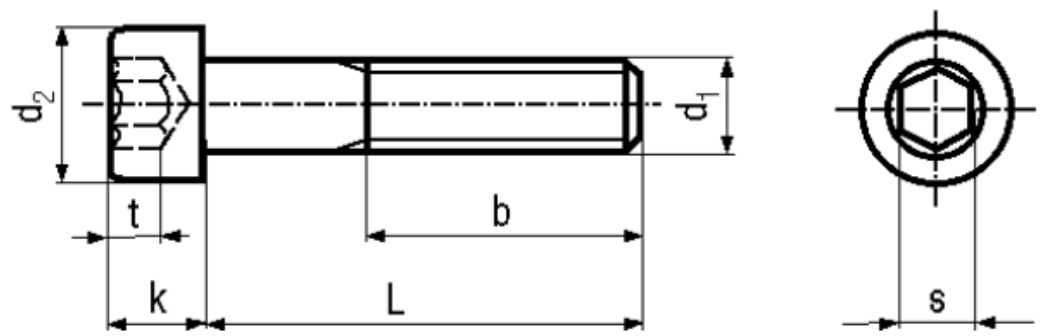

BN 611

Hexagon socket head cap screws
partially threaded
partially threaded

DIN 912
ISO 4762
~UNI 5931

Material	Stainless steel	Quality	A2
----------	------------------------	---------	-----------

Article No. - 1111965

d ₁	M4
L	45
d ₂	7
b	20
k max.	4
s	3
t min.	2

DIN 912: Standard withdrawn

Socket head cap screws low head type acc. DIN 7984 / DIN 6912: BN 2844 / BN 1350.

X-ON Electronics

Largest Supplier of Electrical and Electronic Components