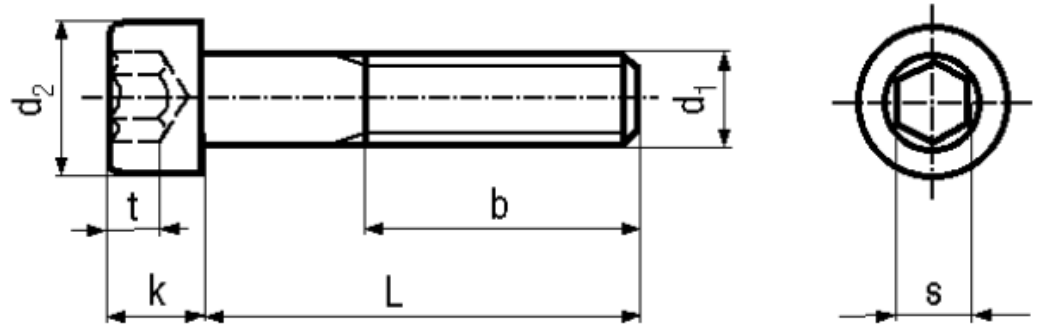

BN 613

Hexagon socket head cap screws
partially threaded
partially threaded

DIN 912
ISO 4762
~UNI 5931

| | | | |
|----------|------------------------|---------|-----------|
| Material | Stainless steel | Quality | A4 |
|----------|------------------------|---------|-----------|

Article No. - 1406809

| | |
|----------------|----|
| d ₁ | M4 |
| L | 45 |
| d ₂ | 7 |
| b | 20 |
| k max. | 4 |
| s | 3 |
| t min. | 2 |

DIN 912: Standard withdrawn

Socket head cap screws low head typ acc. DIN 7984 / DIN 6912: BN 2844 / BN 1350.