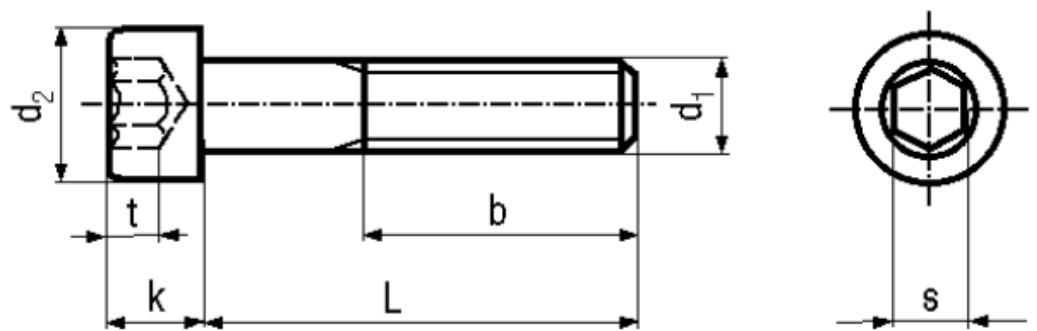

## BN 613

Hexagon socket head cap screws  
partially threaded  
partially threaded

DIN 912  
ISO 4762  
~UNI 5931

Material	Stainless steel	Quality	A4
----------	-----------------	---------	----

### Article No. - 1701681

d <sub>1</sub>	M4
L	70
d <sub>2</sub>	7
b	20
k max.	4
s	3
t min.	2

DIN 912: Standard withdrawn

Socket head cap screws low head typ acc. DIN 7984 / DIN 6912: BN 2844 / BN 1350.