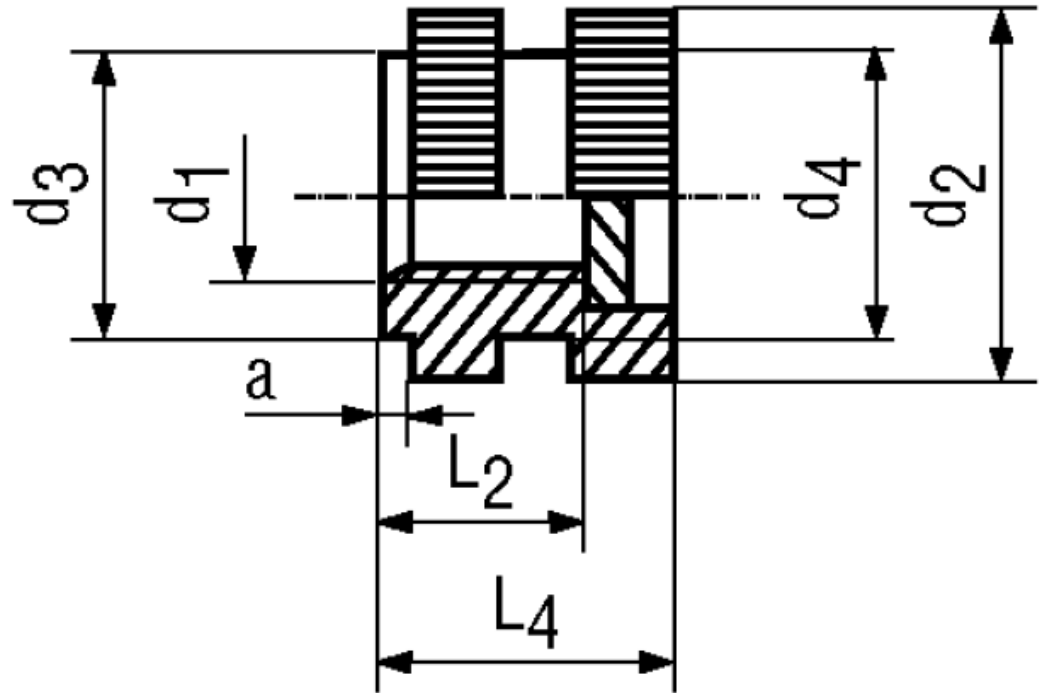

## BN 1041

Threaded inserts  
type H  
closed, long

~DIN 16903 H

Material	Brass	Surface	plain
----------	-------	---------	-------