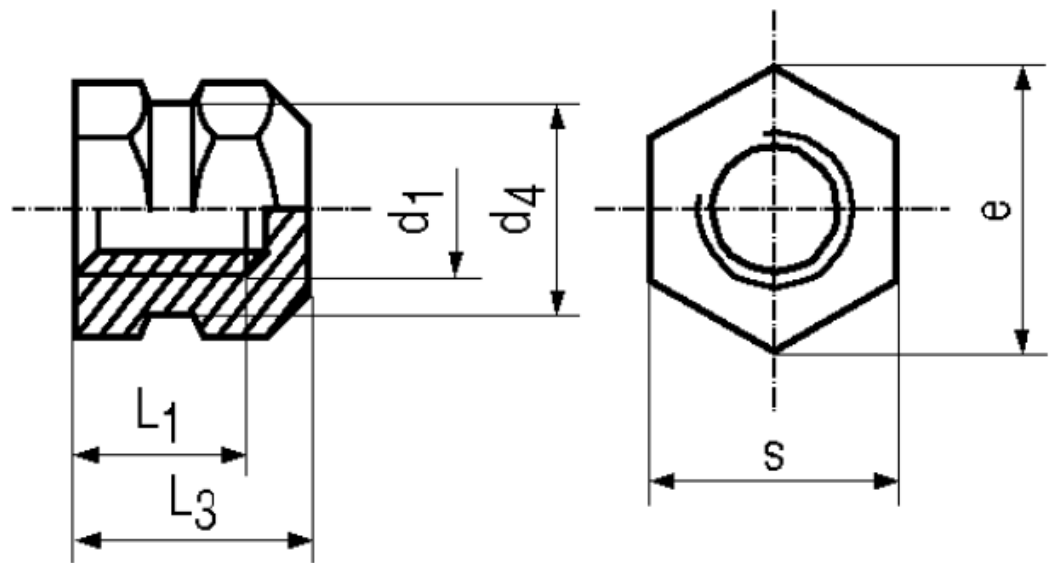

BN 1042

Threaded inserts
type P, closed, short
closed, short

DIN 16903 P

Material	Brass	Surface	plain
----------	-------	---------	-------

Article No. - 1385968

d ₁	M5
L ₁	5
L ₃	8,3
e	8,1
s	7
d ₄	6,4

X-ON Electronics