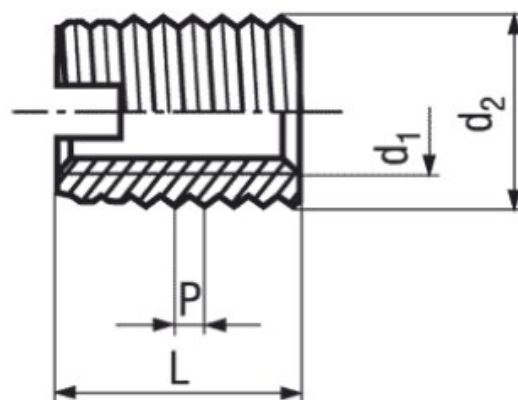

## BN 2708

Self cutting threaded inserts

Trade mark	Ensats®	Material	Stainless steel
Type	302	Quality	A1

Article No. - 1472275	
$d_1$	M5
P	1
$d_2$	8
L	10

Insertion tools for Ensats®: CG3