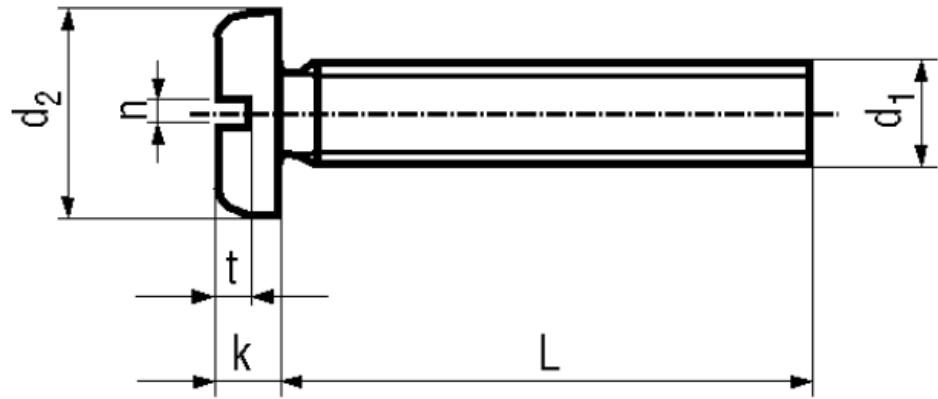

## BN 1062

Slotted pan head screws

~DIN 85 A  
~ISO 1580  
~UNI 6108

Material	Polyamide 6.6	Quality	PA 6.6
Color	white		

### Article No. - 1402226

$d_1$	M5
L	10
$d_2$	10
k	3
n	1,2
t	1,2

DIN 85: Standard withdrawn