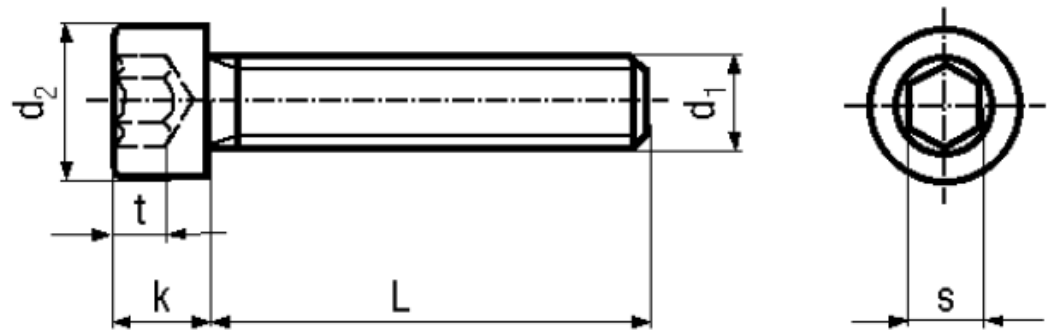

BN 612

Hexagon socket head cap screws
fully threaded
fully threaded

DIN 912
ISO 4762
~UNI 5931

Material	Stainless steel	Quality	A4
----------	-----------------	---------	----

Article No. - 1234021

d ₁	M5
L	16
d ₂	8,5
k	5
s	4
t min.	2,5

DIN 912: Standard withdrawn

M1,4: Not included in ISO 4672.

Socket head cap screws low head type acc. DIN 7984 / DIN 6912: BN 2844 / BN 1350.

X-ON Electronics

Largest Supplier of Electrical and Electronic Components