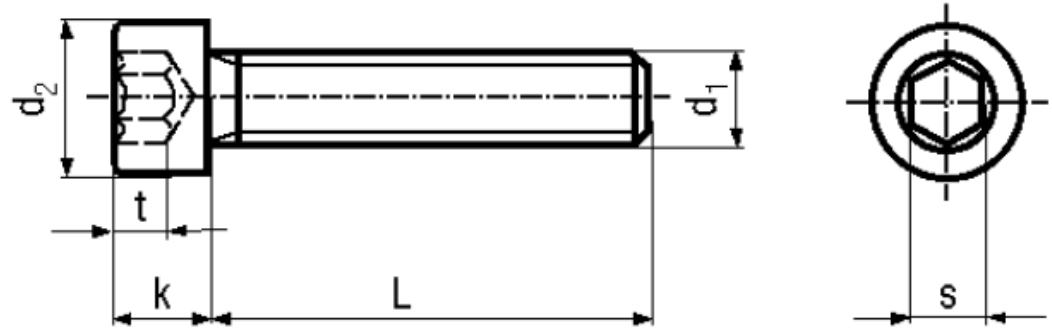

## BN 612

Hexagon socket head cap screws  
fully threaded  
fully threaded

DIN 912  
ISO 4762  
~UNI 5931

Material	Stainless steel	Quality	A4
----------	-----------------	---------	----

### Article No. - 1134221

d <sub>1</sub>	M5
L	(18)
d <sub>2</sub>	8,5
k	5
s	4
t min.	2,5

DIN 912: Standard withdrawn

M1,4: Not included in ISO 4672.

Socket head cap screws low head type acc. DIN 7984 / DIN 6912: BN 2844 / BN 1350.