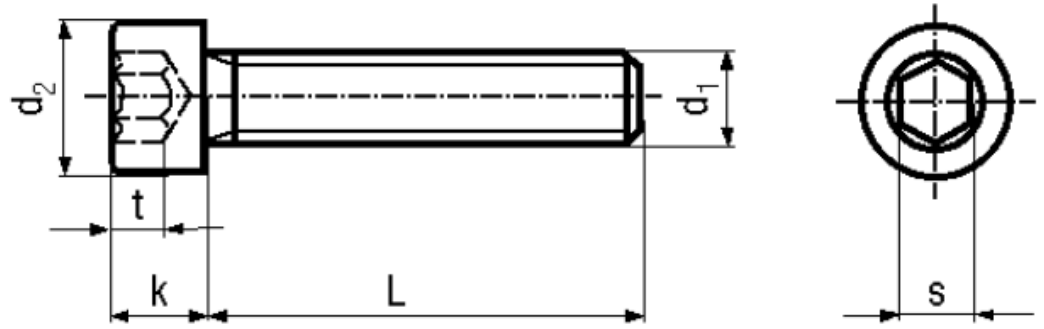

## BN 612

Hexagon socket head cap screws  
fully threaded  
fully threaded

DIN 912  
ISO 4762  
~UNI 5931

Material	Stainless steel	Quality	A4
----------	-----------------	---------	----

### Article No. - 1234048

d <sub>1</sub>	M5
L	20
d <sub>2</sub>	8,5
k	5
s	4
t min.	2,5

DIN 912: Standard withdrawn

M1,4: Not included in ISO 4672.

Socket head cap screws low head type acc. DIN 7984 / DIN 6912: BN 2844 / BN 1350.