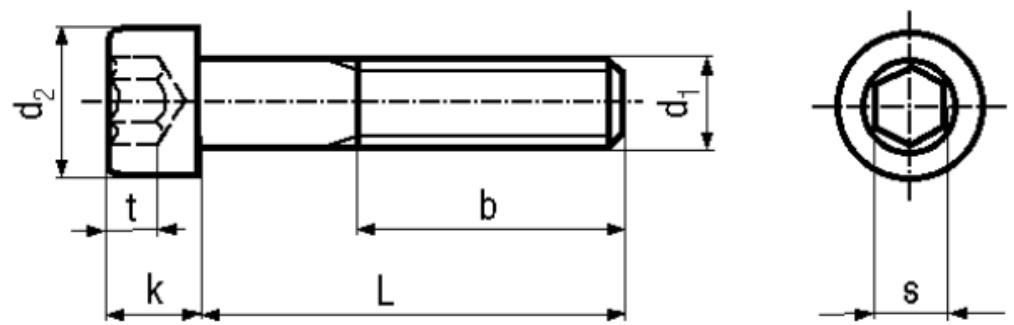

BN 613

Hexagon socket head cap screws
partially threaded
partially threaded

DIN 912
ISO 4762
~UNI 5931

Material	Stainless steel	Quality	A4
----------	------------------------	---------	-----------

Article No. - 1234072	
d ₁	M5
L	35
d ₂	8,5
b	22
k max.	5
s	4
t min.	2,5

DIN 912: Standard withdrawn

Socket head cap screws low head typ acc. DIN 7984 / DIN 6912: BN 2844 / BN 1350.

X-ON Electronics

Largest Supplier of Electrical and Electronic Components

Click to view similar products for [Screws & Fasteners](#) category: