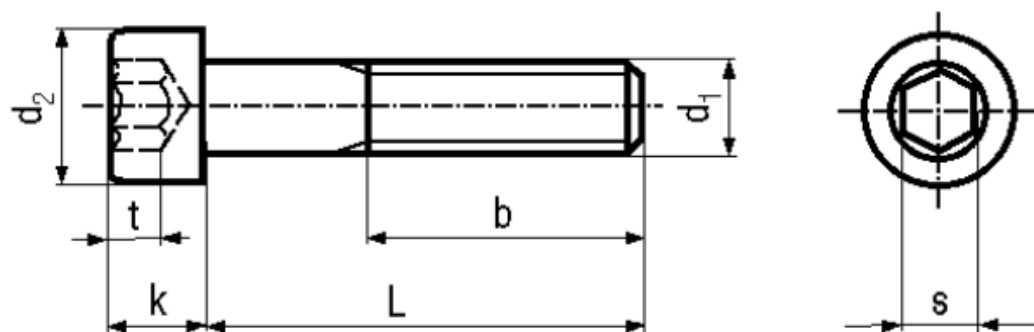

## BN 613

Hexagon socket head cap screws  
partially threaded  
partially threaded

DIN 912  
ISO 4762  
~UNI 5931

Material	<b>Stainless steel</b>	Quality	<b>A4</b>
----------	------------------------	---------	-----------

### Article No. - 1234102

d <sub>1</sub>	M5
L	50
d <sub>2</sub>	8,5
b	22
k max.	5
s	4
t min.	2,5

DIN 912: Standard withdrawn

Socket head cap screws low head typ acc. DIN 7984 / DIN 6912: BN 2844 / BN 1350.