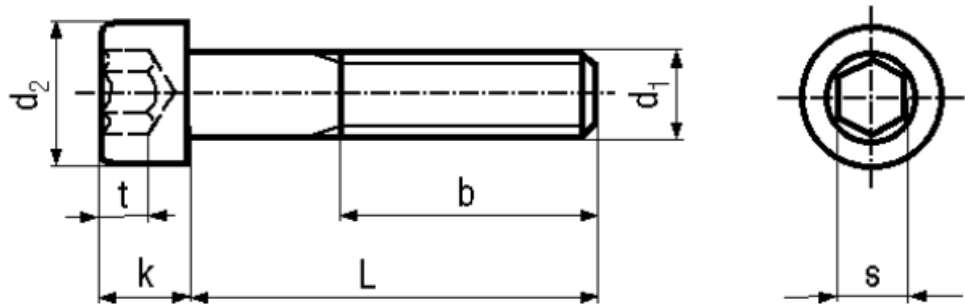

BN 611

Hexagon socket head cap screws
partially threaded
partially threaded

DIN 912
ISO 4762
~UNI 5931

Material	Stainless steel	Quality	A2
----------	------------------------	---------	-----------

Article No. - 1112392

d ₁	M5
L	70
d ₂	8,5
b	22
k max.	5
s	4
t min.	2,5

DIN 912: Standard withdrawn

Socket head cap screws low head type acc. DIN 7984 / DIN 6912: BN 2844 / BN 1350.

X-ON Electronics

Largest Supplier of Electrical and Electronic Components