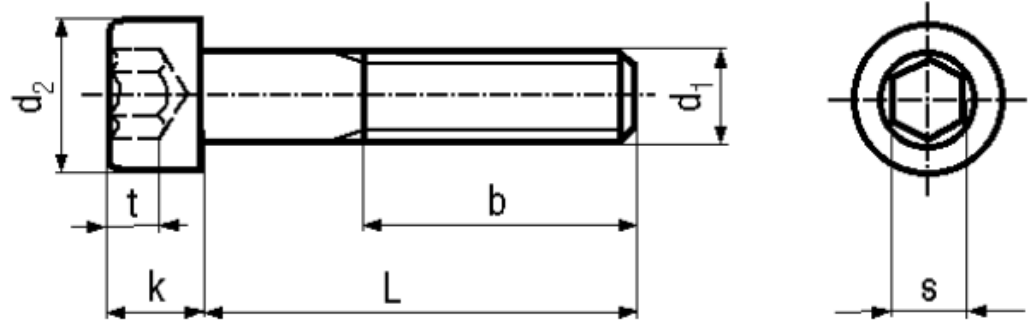

BN 613

Hexagon socket head cap screws
partially threaded
partially threaded

DIN 912
ISO 4762
~UNI 5931

Material Stainless steel Quality A4

Article No. - 1234129

d ₁	M5
L	70
d ₂	8,5
b	22
k max.	5
s	4
t min.	2,5

DIN 912: Standard withdrawn

Socket head cap screws low head typ acc. DIN 7984 / DIN 6912: BN 2844 / BN 1350.

X-ON Electronics

Largest Supplier of Electrical and Electronic Components

Click to view similar products for [Screws & Fasteners](#) category: