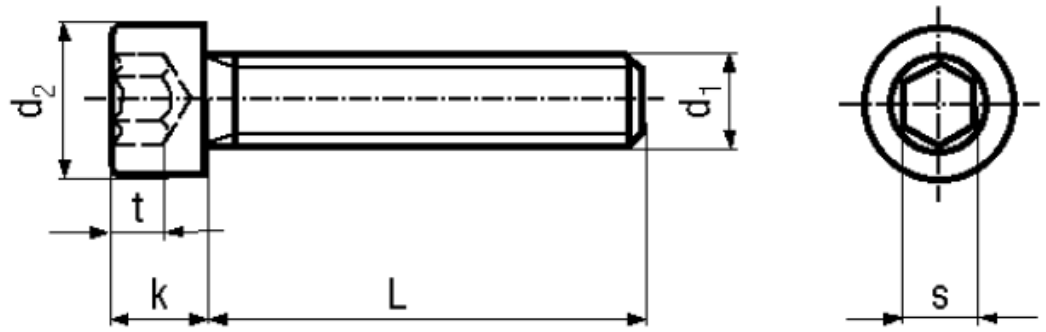

## BN 612

Hexagon socket head cap screws  
fully threaded  
fully threaded

DIN 912  
ISO 4762  
~UNI 5931

Material	<b>Stainless steel</b>	Quality	<b>A4</b>
----------	------------------------	---------	-----------

### Article No. - 1208160

d <sub>1</sub>	M5
L	8
d <sub>2</sub>	8,5
k	5
s	4
t min.	2,5

DIN 912: Standard withdrawn

M1,4: Not included in ISO 4672.

Socket head cap screws low head type acc. DIN 7984 / DIN 6912: BN 2844 / BN 1350.