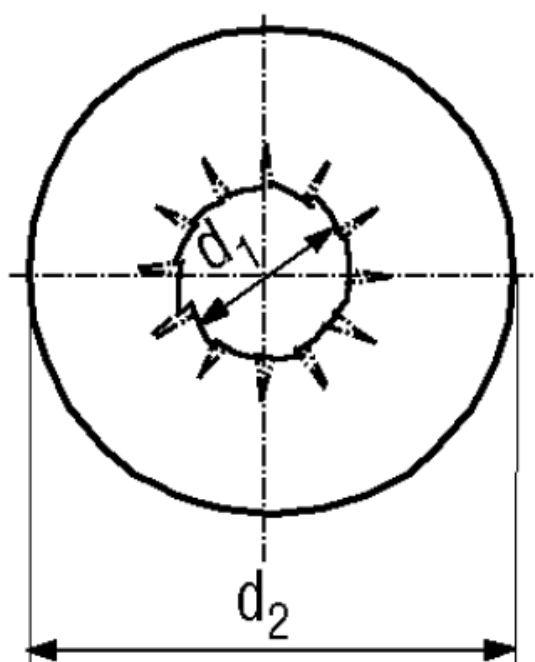

BN 785

Serrated lock washers
large type, internal serrated

Type	JZC	Surface	zinc plated blue
Material	Spring steel	Hardness	420-510 HV

Article No. - 1278614

for thread	M6
d_2 max.	14,2
s	0,7
d_1 min.	6,1

Spring elements ≥ 320 HV electroplated coatings: Susceptible to hydrogen embrittlement!
Other coatings on request.