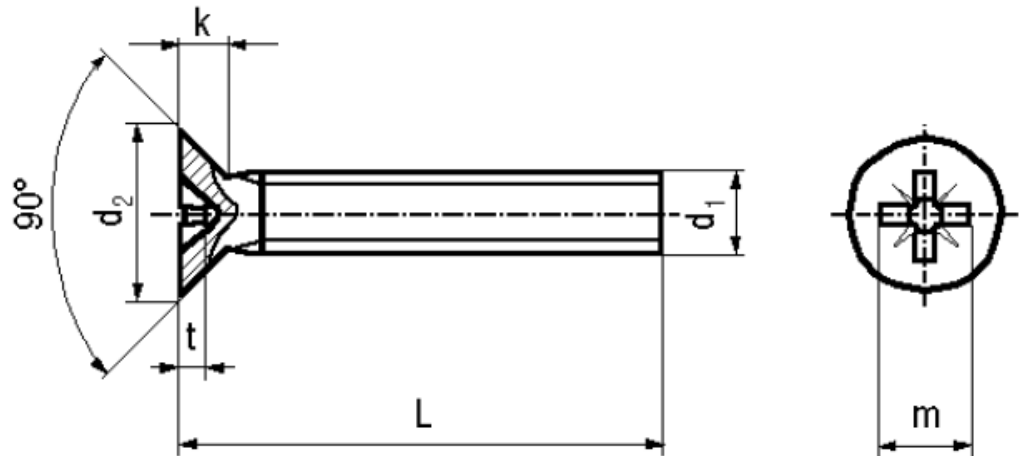

## BN 3333

Cross recessed flat countersunk  
head screws  
Pozidriv Z

DIN 965 A  
~ISO 7046  
~UNI 7688

Material	Steel	Quality	4.8
Surface	zinc plated blue	Tensile strength	400 N/mm <sup>2</sup>

### Article No. - 1537237

d <sub>1</sub>	M6
L	10
d <sub>2</sub> max.	11
k max.	3
Pozidriv	3
m~	6,1
t min.	2,46
t max.	2,92

DIN 965 A: Standard withdrawn  
DIN 965 A Phillips cross recess (Type H) see BN 388, BN 8167.  
All lengths fully threaded.