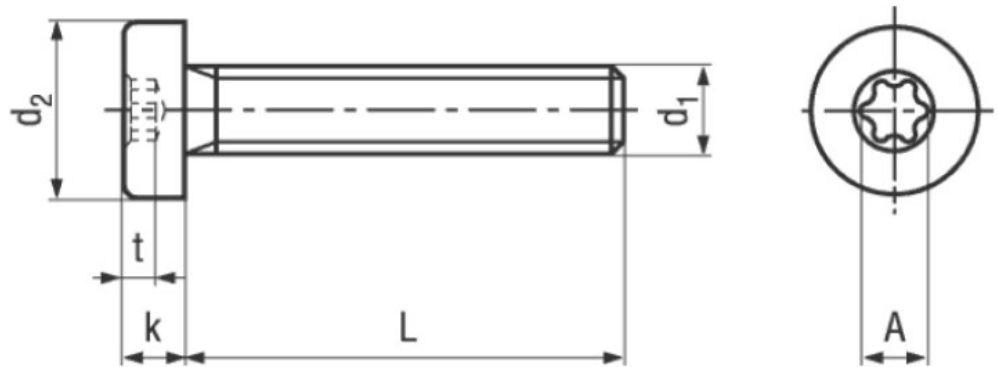

BN 15857

Hexalobular socket head cap screws
with low head

ISO 14580

Material	Stainless steel	Quality	A2
----------	------------------------	---------	-----------

Article No. - 3108746	
d ₁	M6
L	12
d ₂ max.	10
k max.	4,4
c	X30
t max.	2,29
A~	5,6

Screwdriver Bits 1/4" and hexalobular socket keys: BN 31518, BN 20007 and BN 14056 / CG 1.

X-ON Electronics

Largest Supplier of Electrical and Electronic Components

Click to view similar products for [Screws & Fasteners](#) category: