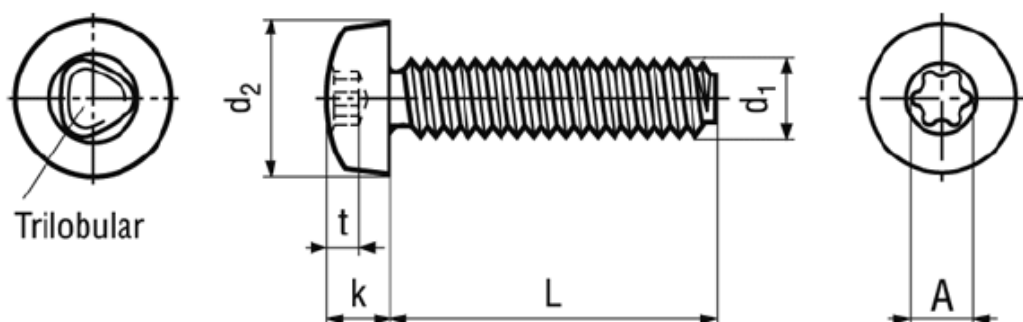

## BN 5653 - DIN 7500 ~C

Hexalobular socket pan head thread forming screws  
 ~type C, metric thread  
 waxed

DIN 7500 ~C

Material	Stainless steel	Quality	A2
----------	-----------------	---------	----

Article No. - 3061760	
d <sub>1</sub>	M6
L	12
d <sub>2</sub> max.	12
k max.	4,6
hexalobular	X30
t max.	2,42
A~	5,6

Thread: Tapered end max. 4P.

Screwdriver Bits 1/4" and hexalobular socket keys: BN 31518, BN 20007 and BN 14056 / CG 1.