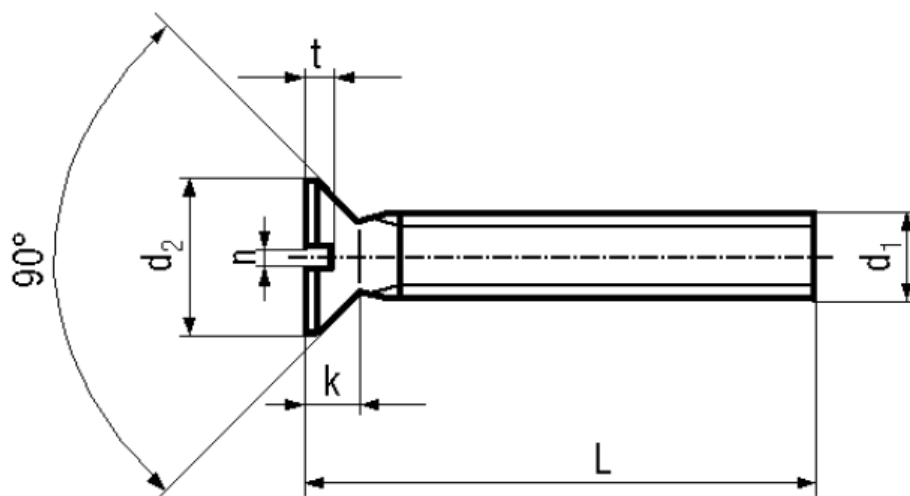

BN 1066

Slotted flat countersunk head screws

~DIN 963 A
~ISO 2009
~UNI 6109

Material	Polyamide 6.6	Quality	PA 6.6
Color	white		

Article No. - 1403346

d ₁	M6
L	16
d ₂	11
k	3
n	1,6
t	1,2

DIN 963: Standard withdrawn