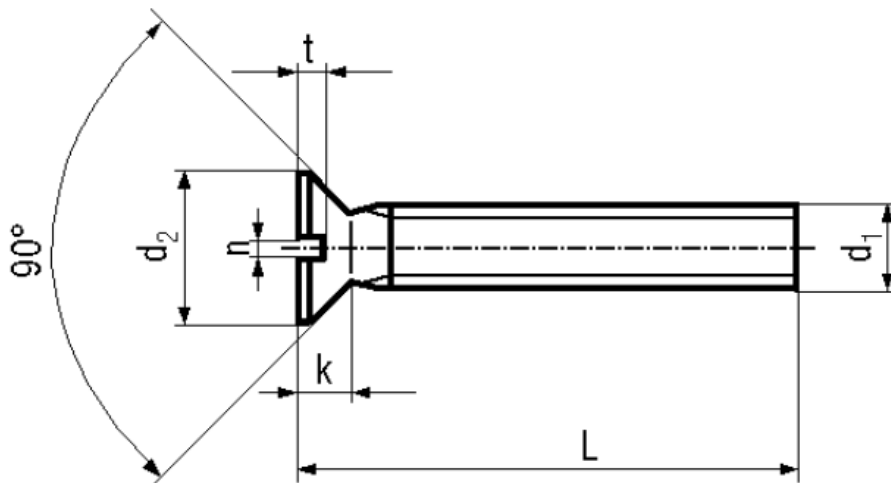

BN 1066

Slotted flat countersunk head screws

~DIN 963 A
~ISO 2009
~UNI 6109

Material	Polyamide 6.6	Quality	PA 6.6
Color	white		

Article No. - 1403354

d ₁	M6
L	20
d ₂	11
k	3
n	1,6
t	1,2

DIN 963: Standard withdrawn