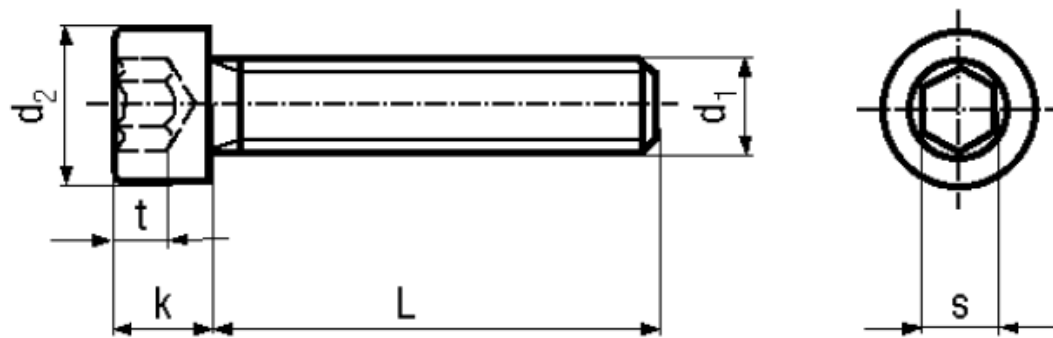

## BN 612

Hexagon socket head cap screws  
fully threaded  
fully threaded

DIN 912  
ISO 4762  
~UNI 5931

Material	<b>Stainless steel</b>	Quality	<b>A4</b>
----------	------------------------	---------	-----------

### Article No. - 1234196

d <sub>1</sub>	M6
L	20
d <sub>2</sub>	10
k	6
s	5
t min.	3

DIN 912: Standard withdrawn

M1,4: Not included in ISO 4672.

Socket head cap screws low head type acc. DIN 7984 / DIN 6912: BN 2844 / BN 1350.