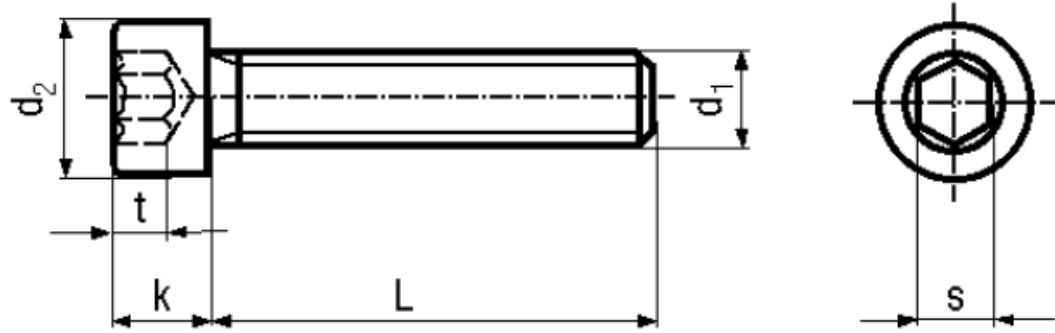

BN 612

Hexagon socket head cap screws
fully threaded
fully threaded

DIN 912
ISO 4762
~UNI 5931

Material **Stainless steel** Quality **A4**

Article No. - 1234218

d ₁	M6
L	25
d ₂	10
k	6
s	5
t min.	3

DIN 912: Standard withdrawn

M1,4: Not included in ISO 4672.

Socket head cap screws low head type acc. DIN 7984 / DIN 6912: BN 2844 / BN 1350.

X-ON Electronics

Largest Supplier of Electrical and Electronic Components

Click to view similar products for [Screws & Fasteners](#) category: