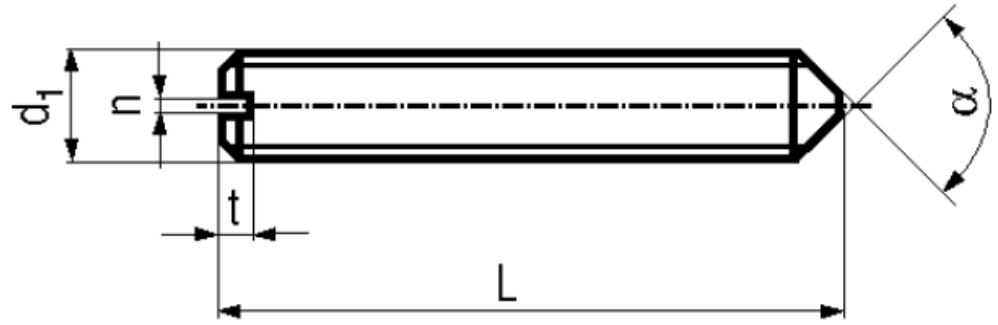

## BN 429

Slotted set screws  
with cone point

DIN 553  
ISO 7434  
~UNI 6117

Material	Steel	Quality	14H / 22H
Surface	zinc plated blue		

### Article No. - 1180924

d <sub>1</sub>	M6
L	30
n	1
t min.	1,6
v	90°

DIN 553: Standard withdrawn  
Property class at manufacturer's option.