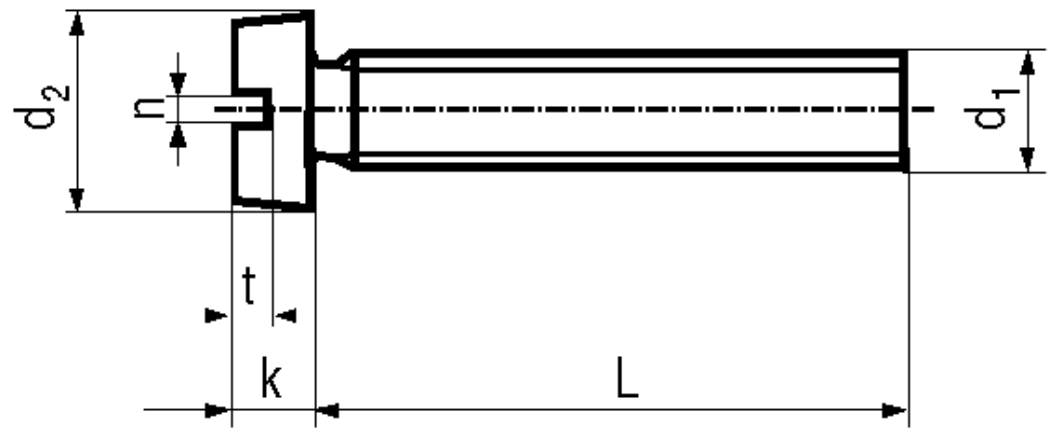

BN 650

Slotted cheese head screws

DIN 84 A
 ~ISO 1207
 ~UNI 6107

Material	Stainless steel	Quality	A2
----------	-----------------	---------	----

Article No. - 1244590

d ₁	M6
L	30
d ₂	10
k	3,9
n	1,6
t min.	1,6

DIN 84: Standard withdrawn
 All lengths fully threaded.

X-ON Electronics

Largest Supplier of Electrical and Electronic Components

Click to view similar products for [Screws & Fasteners](#) category:

Click to view products by [Bossard](#) manufacturer: