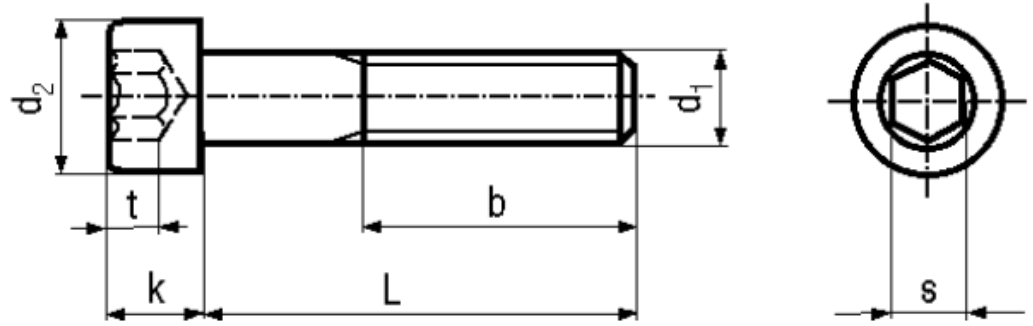

## BN 613

Hexagon socket head cap screws  
partially threaded  
partially threaded

DIN 912  
ISO 4762  
~UNI 5931

Material	<b>Stainless steel</b>	Quality	<b>A4</b>
----------	------------------------	---------	-----------

Article No. - 1234234	
d <sub>1</sub>	M6
L	35
d <sub>2</sub>	10
b	24
k max.	6
s	5
t min.	3

DIN 912: Standard withdrawn

Socket head cap screws low head typ acc. DIN 7984 / DIN 6912: BN 2844 / BN 1350.