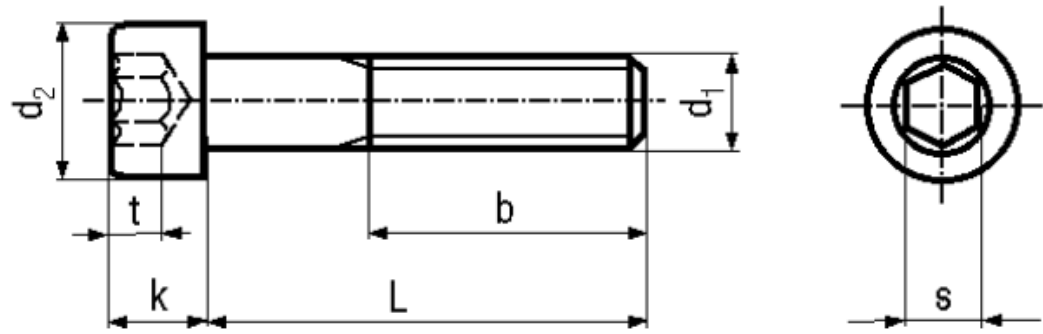

## BN 613

Hexagon socket head cap screws  
partially threaded  
partially threaded

DIN 912  
ISO 4762  
~UNI 5931

Material	<b>Stainless steel</b>	Quality	<b>A4</b>
----------	------------------------	---------	-----------

Article No. - 1234242	
d <sub>1</sub>	M6
L	40
d <sub>2</sub>	10
b	24
k max.	6
s	5
t min.	3

DIN 912: Standard withdrawn

Socket head cap screws low head typ acc. DIN 7984 / DIN 6912: BN 2844 / BN 1350.